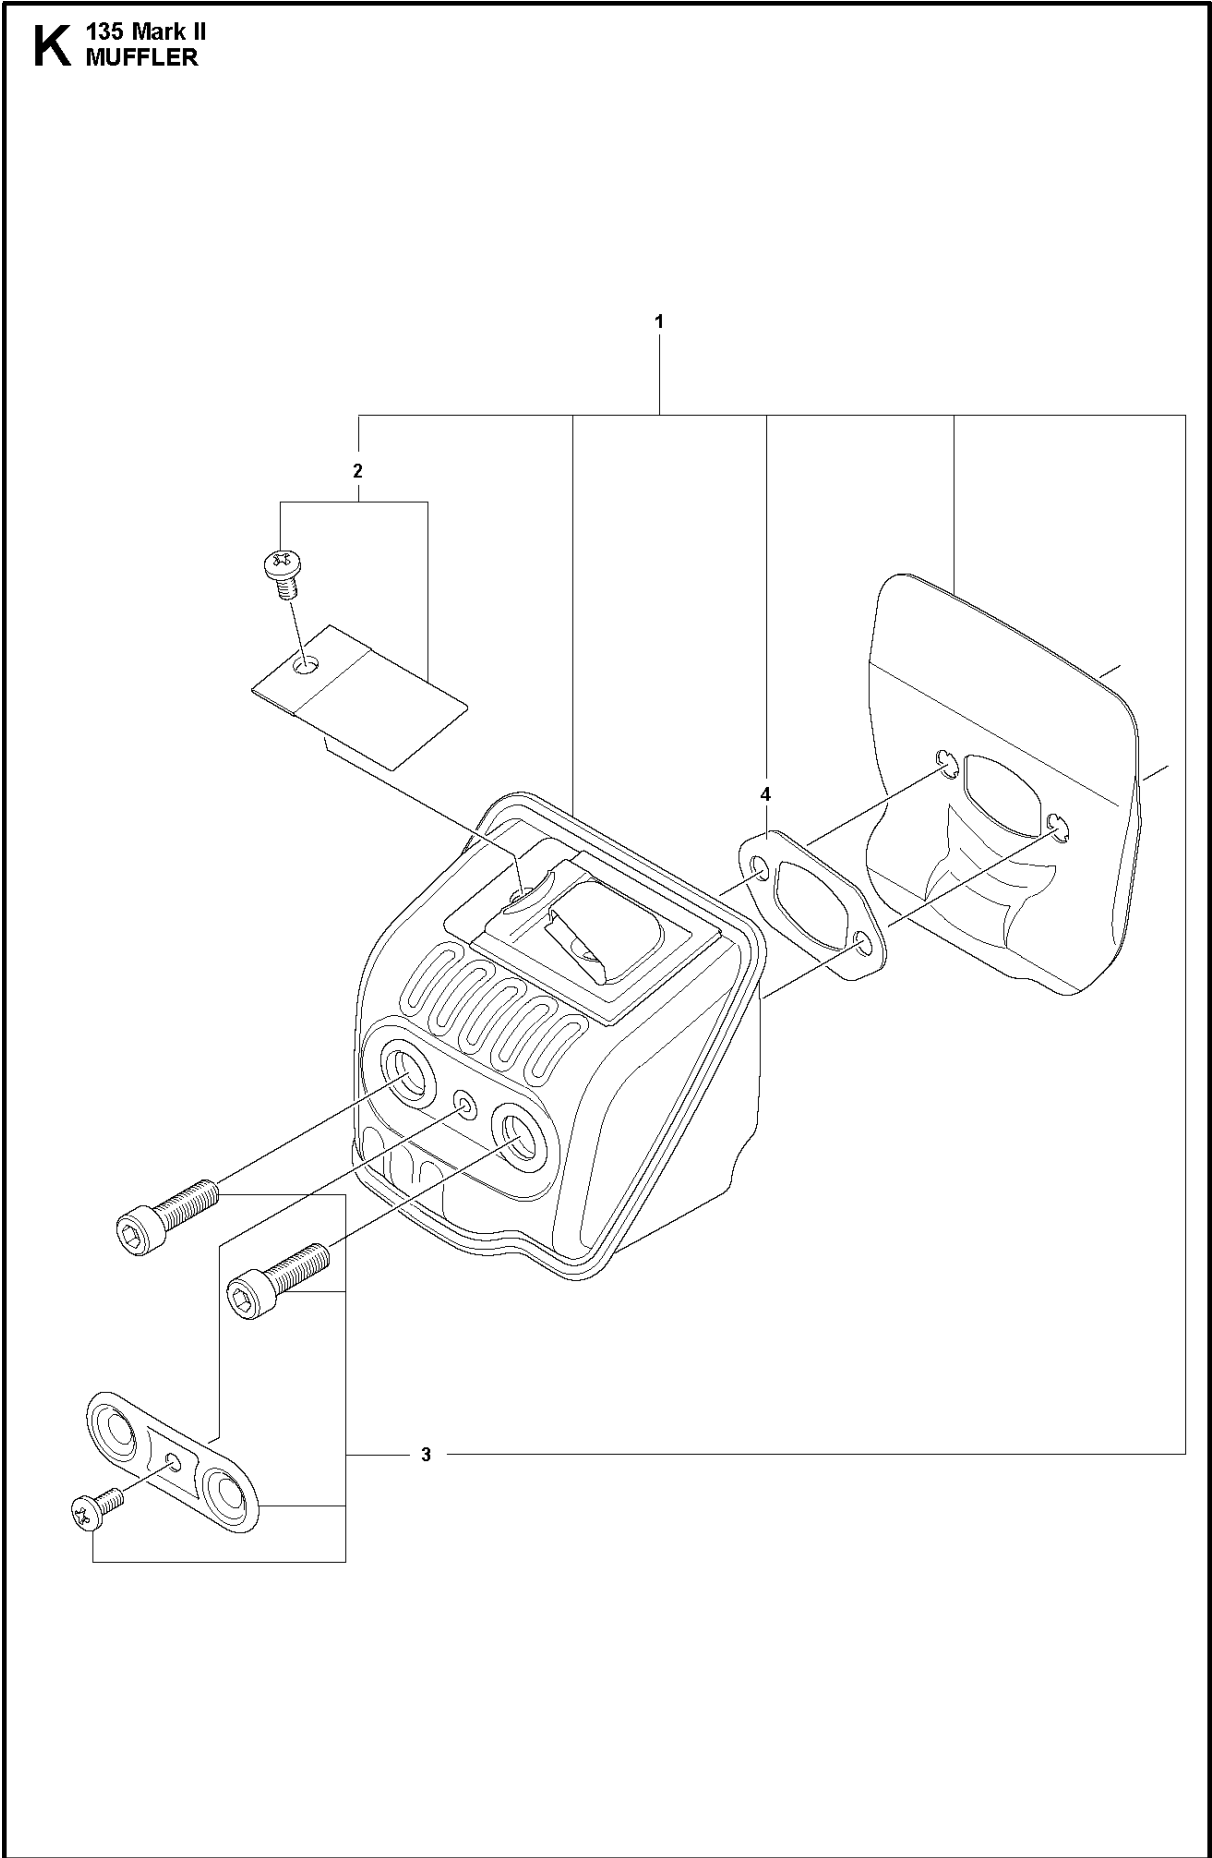

K 135 Mark II
MUFFLER

MUFFLER

135 Mark II

Ref	Part No	Description	Remark	QTY KIT
1	501 26 62-03	MUFFLER ASSY		1
2	591 17 55-01	SERVICE KIT	Spark Arrester	1
3	591 17 46-01	SERVICE KIT	MUFFLER	1
4	501 61 95-01	GASKET		1