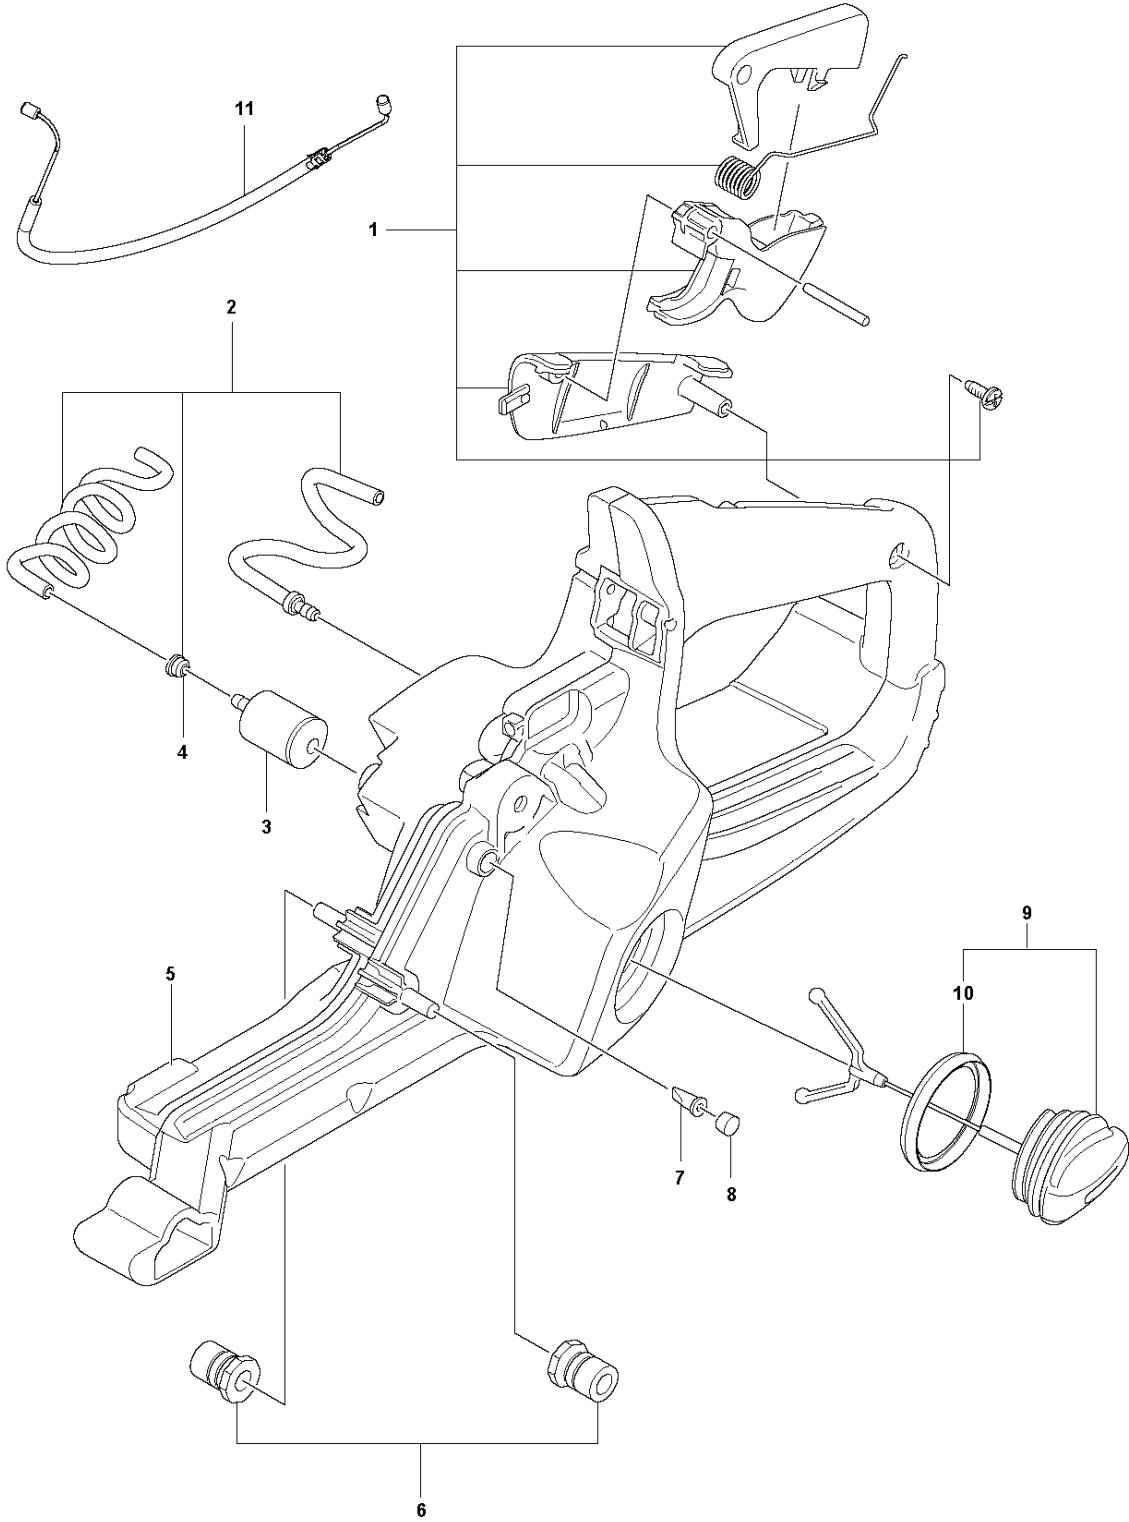

H 135 Mark II
FUEL TANK

FUEL TANK

135 Mark II

Ref	Part No	Description	Remark	QTY	KIT
1	591 46 60-01	SERVICE KIT	Trigger Assembly	1	
2	592 85 44-01	SERVICE KIT	Fuel Hose	1	
3	503 44 32-01	FUEL FILTER		1	
4	503 73 58-01	BUSHING		1	
5	501 51 84-02	FUEL TANK ASSY		1	
6	591 46 58-01	SERVICE KIT	Lateral Support	1	
7	530 02 61-19	CHECK VALVE		1	
8	530 02 98-68	PLUG		1	
9	544 11 12-03	TANK CAP ASSY		1	
10	589 24 11-01	GASKET		1	9
11	582 28 70-01	THROTTLE CABLE ASSY		1