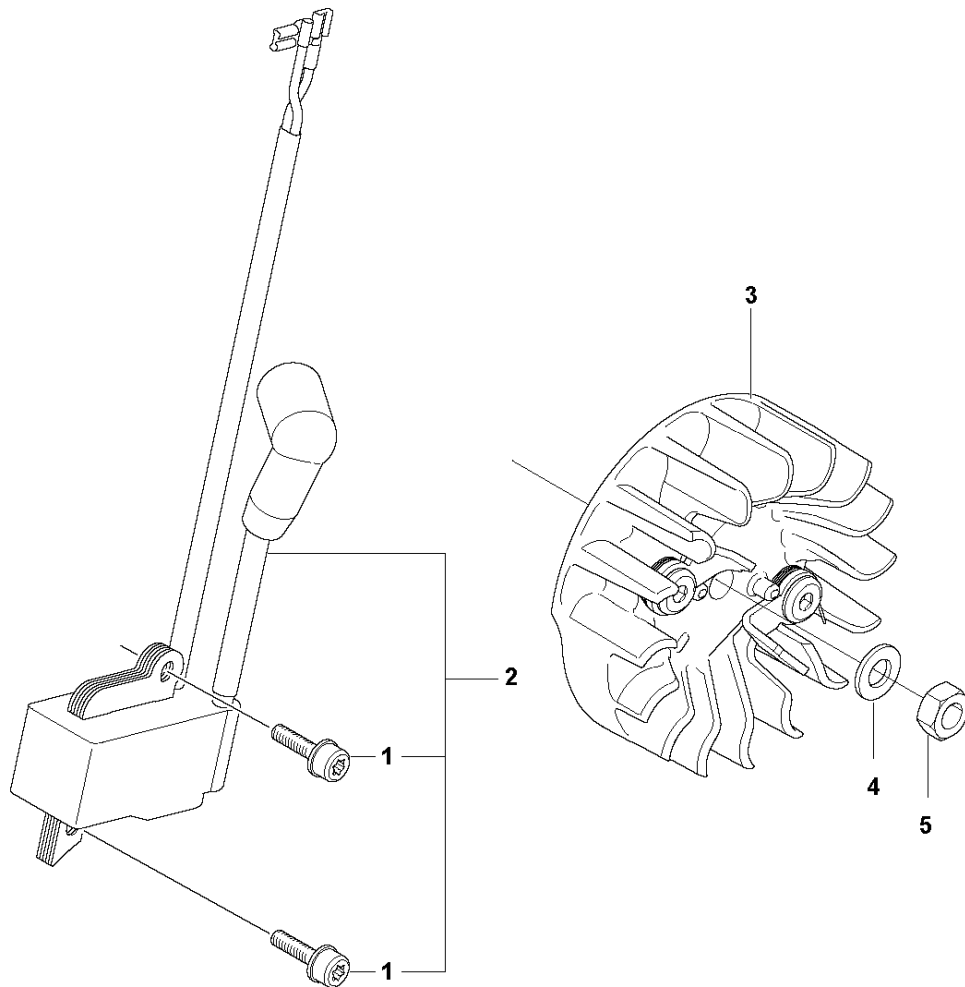

J 135 Mark II
IGNITION SYSTEM

IGNITION SYSTEM

135 Mark II

Ref	Part No	Description	Remark	QTY KIT
1	575 96 26-01	SCREW		2
2	591 46 65-01	SERVICE KIT	Ignition Module	1
3	544 87 42-02	FLYWHEEL ASSY		1
4	530 01 51-27	WASHER		1
5	530 01 61-34	NUT		1