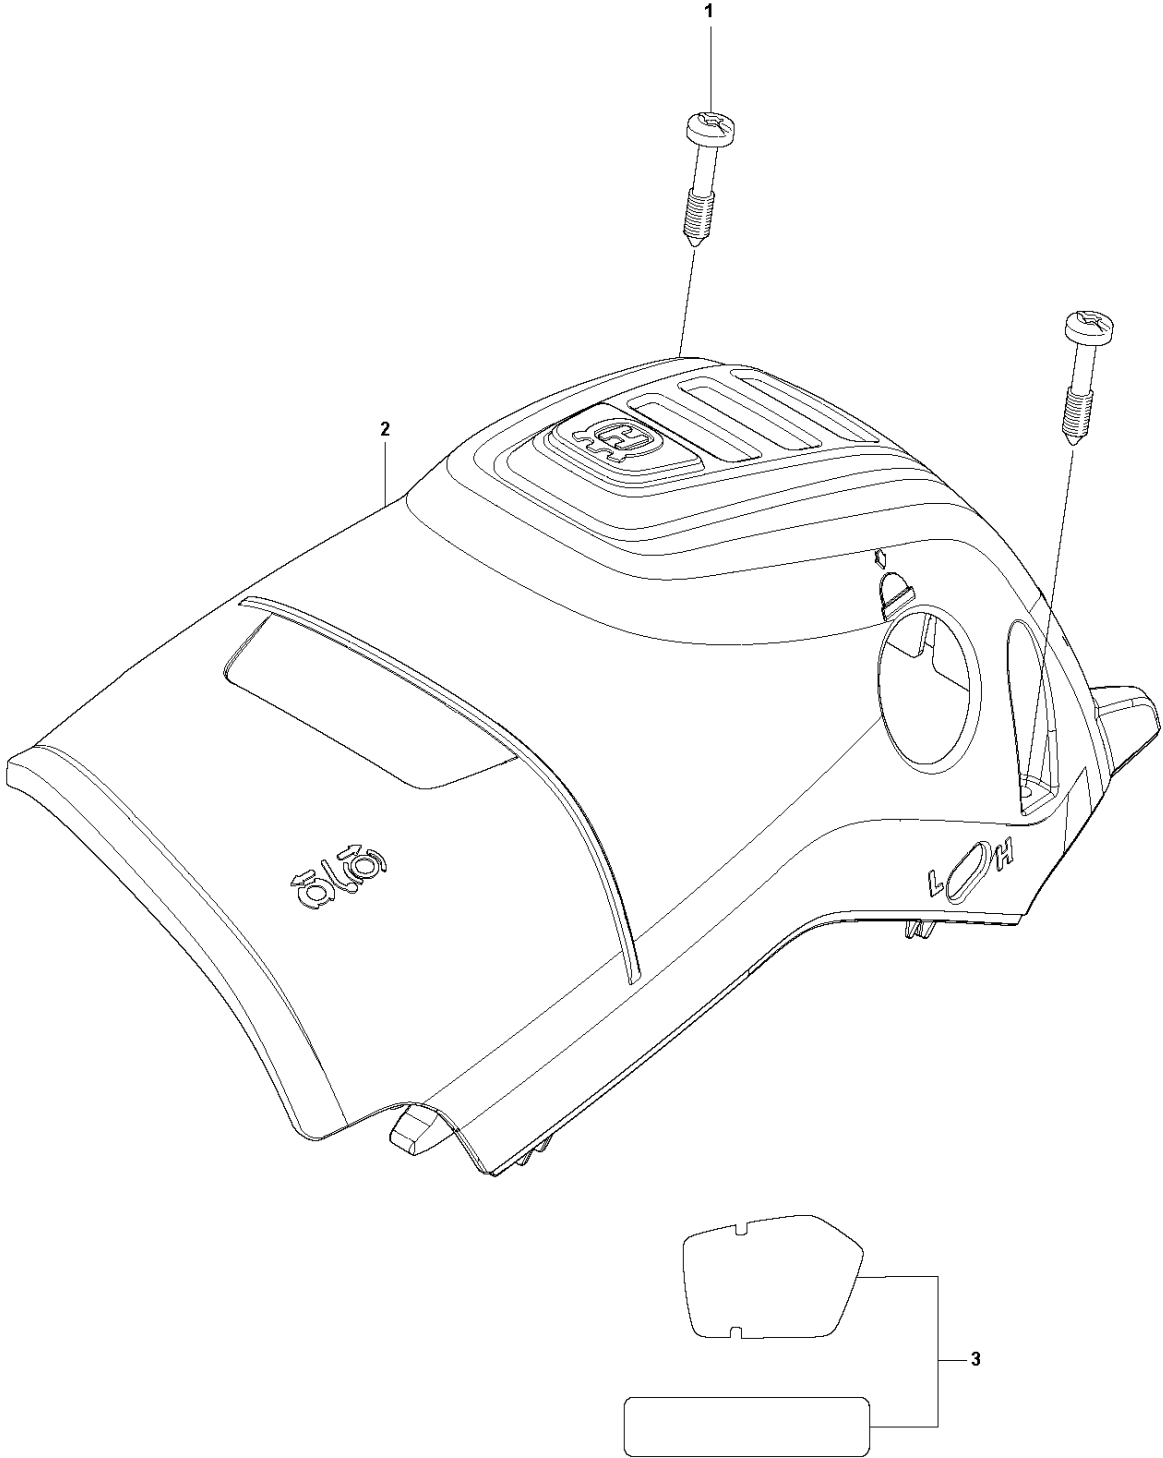

F 135 Mark II
CYLINDER COVER

CYLINDER COVER

135 Mark II

Ref	Part No	Description	Remark	QTY KIT
1	503 20 34-76	SCREW CCRPANMO		3
2	596 39 48-01	COVER	CYLINDER	1
3	591 46 55-02	SERVICE KIT	DECAL KIT	1