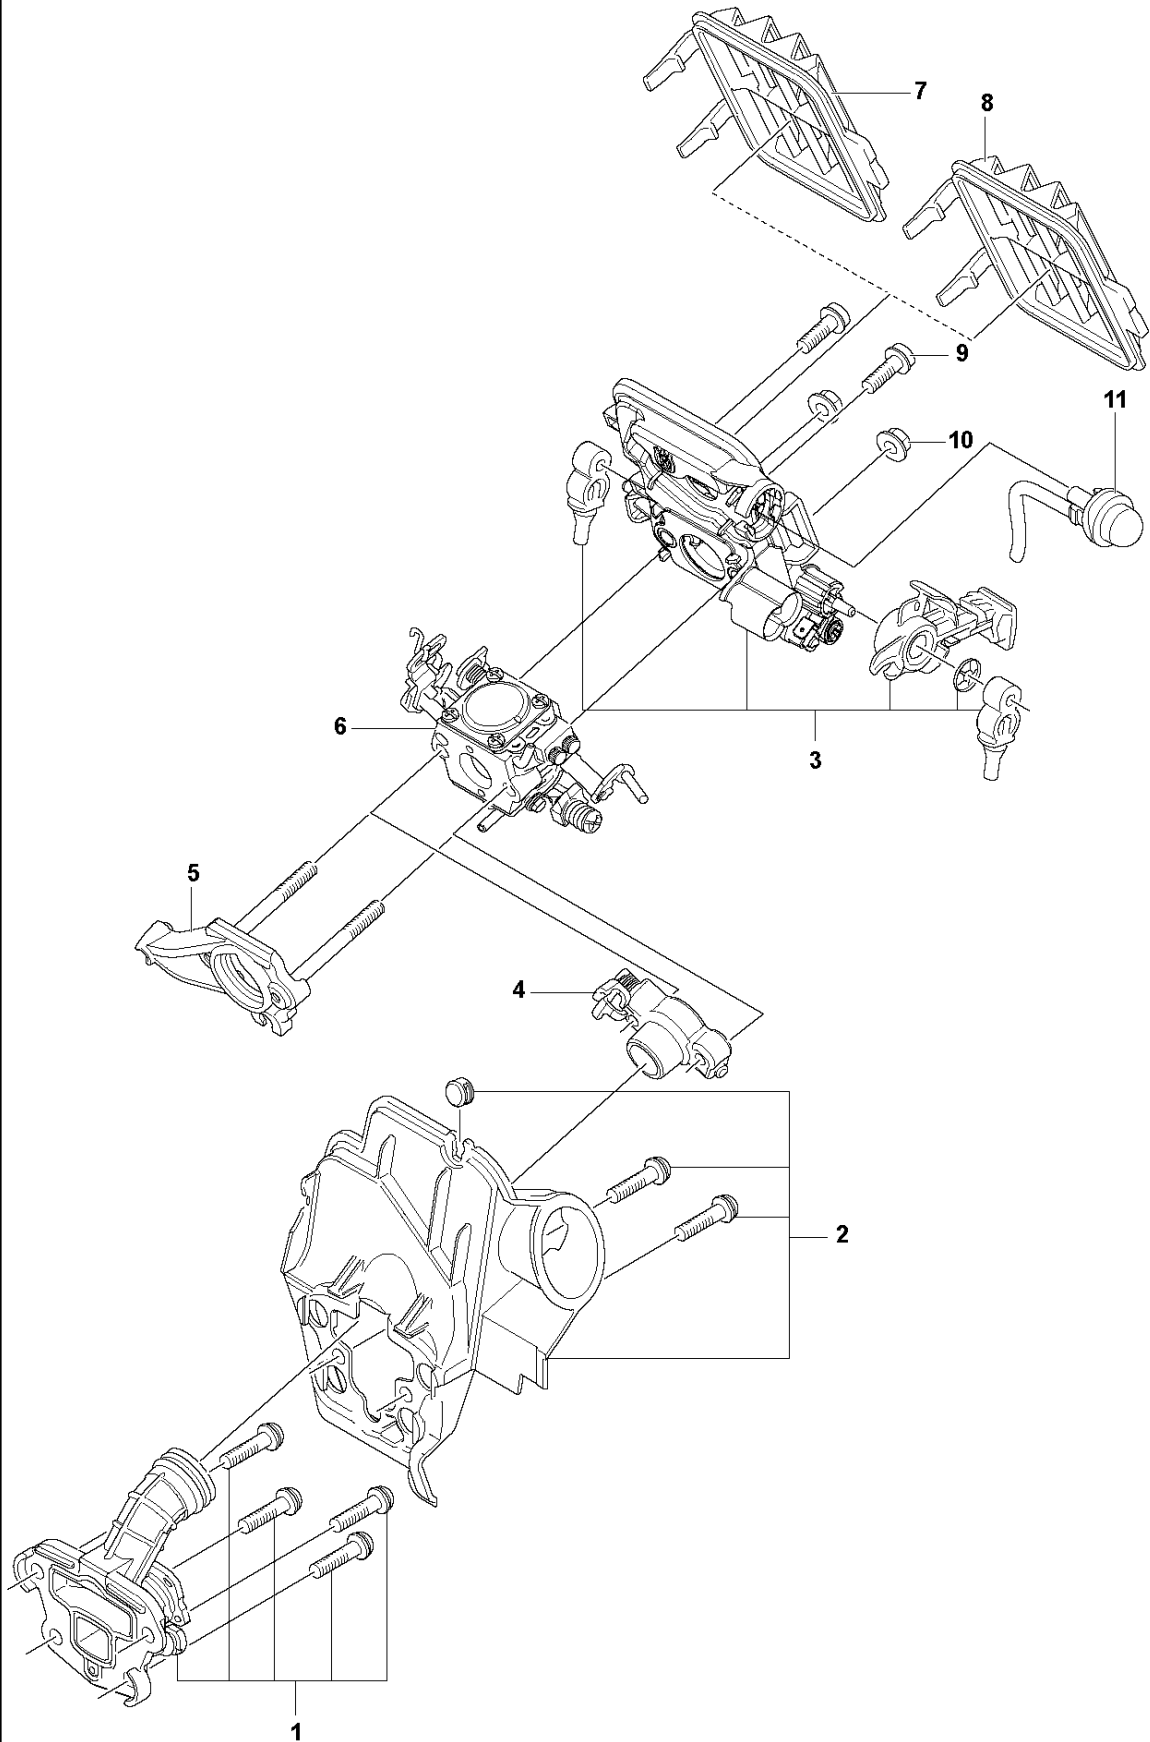

SPARE PARTS LIST

CHAIN SAWS

135 Mark II

A 135 Mark II
CARBURETOR & AIR FILTER

CARBURETOR & AIR FILTER

135 Mark II

Ref	Part No	Description	Remark	QTY KIT
1	591 46 39-01	INLET	Intake Boot	1
2	591 46 44-01	SERVICE KIT	Insulation Wall	1
3	591 46 45-01	SERVICE KIT	Filter Holder	1
4	501 74 94-01	VALVE ASSY		1
5	589 28 92-01	FLANGE		1
6	588 24 79-01	CARBURETTOR		1
6	593 81 81-01	CARBURETTOR	RUSSIA & LATIN AMERICA ONLY	1
7	588 22 93-01	AIR FILTER	Mesh Filter	1
8	588 22 93-02	AIR FILTER	Non-Woven Filter	1
9	503 21 70-10	SCREW CCRPANT		2
10	530 01 61-01	NUT		2
11	503 93 66-01	PURGE		1

B 135 Mark II
CHAIN BRAKE & CLUTCH COVER

CHAIN BRAKE & CLUTCH COVER

135 Mark II

Ref	Part No	Description	Remark	QTY	KIT
1	591 46 47-02	SERVICE KIT	Service kit Clutch Cover	1	
2	591 46 46-02	SERVICE KIT	Bar Adjuster	1	1
3	582 64 76-01	GUIDE PLATE		1	1
4	590 43 96-01	GUIDE BUSHING		1	1
5	544 30 60-01	BRAKE BAND ASSY		1	1
6	530 01 59-17	NUT		2	

C 135 Mark II
CLUTCH & OIL PUMP

CLUTCH & OIL PUMP

135 Mark II

Ref	Part No	Description	Remark	QTY	KIT
1	591 46 68-01	SERVICE KIT	OIL PUMP	1	
2	579 62 15-01	WASHER		1	
3	582 59 84-01	CLUTCH DRUM ASSY		1	
4	530 01 56-11	WASHER		1	
5	530 09 41-88	SPRING		1	6
6	530 01 49-49	CLUTCH		1	

D 135 Mark II
CRANKCASE

CRANKCASE

135 Mark II

Ref	Part No	Description	Remark	QTY	KIT
1	591 46 48-01	SERVICE KIT	Hand Guard	1	
2	545 12 73-01	BOSS	SCREW	2	1
3	544 11 12-03	TANK CAP ASSY		1	10
4	589 24 11-01	GASKET		1	3
5	591 46 49-01	SERVICE KIT	Bar Plate	1	
6	591 46 50-01	SERVICE KIT	Bar Bolt	1	
7	530 01 64-32	SCREW		1	
8	530 02 98-50	CHAIN CATCHER		1	
9	530 01 43-81	FELLING DOG	Spike Assembly Kit	1	
10	591 46 53-01	SERVICE KIT	Chassis	1	
11	540 05 73-01	SUPPORT		1	