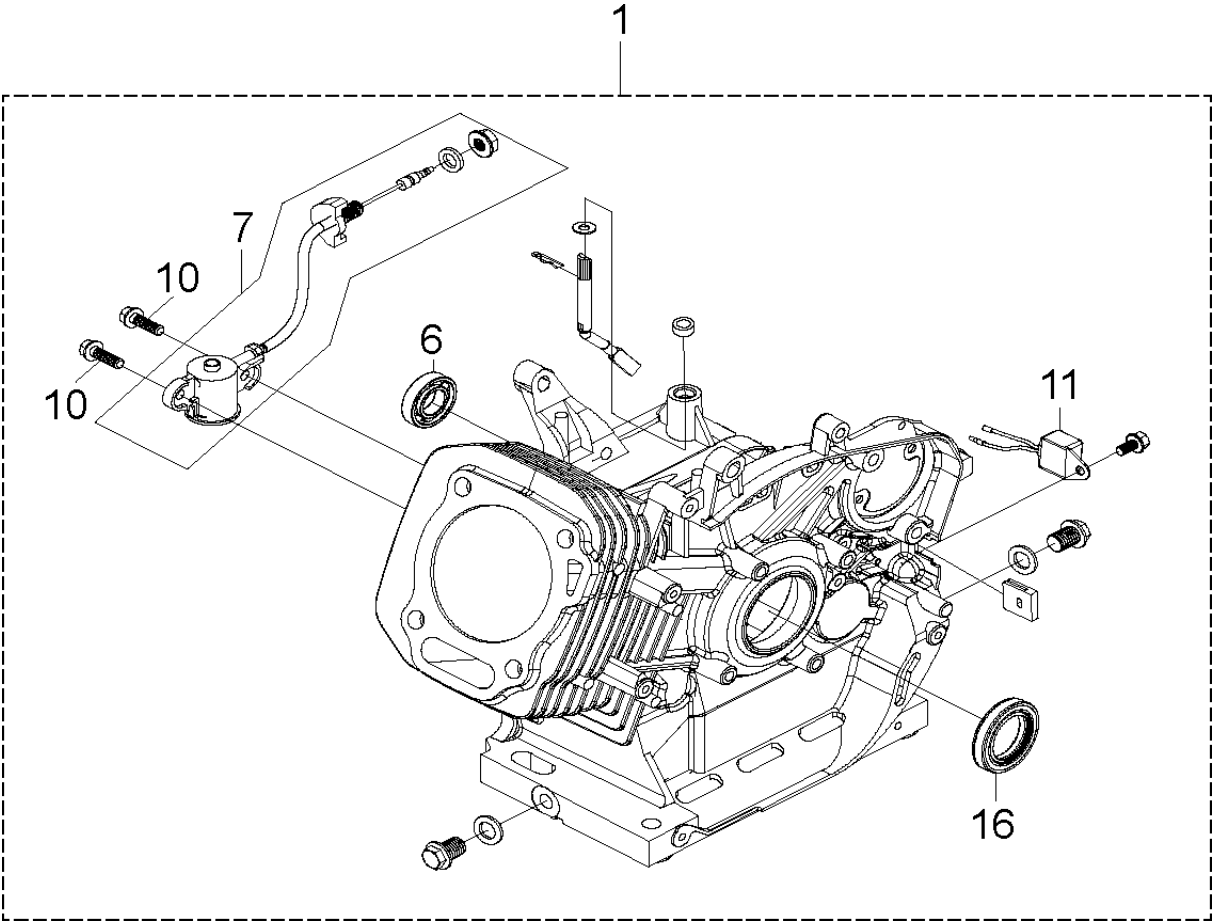

## AIR FILTER

G5500P, 2018-08

Ref	Part No	Description	Remark	QTY KIT
1	596 57 61-01	AIR FILTER		1
5	588 00 70-01	NUT		5
6	596 57 62-01	AIR FILTER		1

ALTERNATOR

G5500P, 2018-08

Ref	Part No	Description	Remark	QTY KIT
1	596 69 92-01	ALTERNATOR		1

BATTERY

G5500P, 2018-08

Ref	Part No	Description	Remark	QTY KIT
1	594 95 61-01	BATTERY		1

CRANKCASE

G5500P, 2018-08

Ref	Part No	Description	Remark	QTY KIT
1	596 60 21-01	CRANKCASE ASSY		1
6	587 94 02-01	BEARING		1
7	596 60 48-01	SENSOR		1
10	589 90 91-01	BOLT		2
11	590 63 89-01	CONDUCTOR		1
16	596 60 45-01	SEAL		1

CRANKCASE COVER

G5500P, 2018-08

Ref	Part No	Description	Remark	QTY KIT
1	596 69 98-01	COVER ASSY		1
2	596 60 45-01	SEAL		1
4	596 60 25-01	DIPSTICK		1
6	596 60 37-01	COVER		1

CRANKSHAFT

G5500P, 2018-08

Ref	Part No	Description	Remark	QTY KIT
1	596 70 02-01	PISTON ASSY		1
2	596 60 19-01	CRANKSHAFT ASSY		1
3	588 00 30-01	WOODRUFF KEY		1

## CYLINDER

G5500P, 2018-08

Ref	Part No	Description	Remark	QTY KIT
1	596 70 13-01	CYLINDER HEAD KIT		1
2	596 70 14-01	EXHAUST PIPE		1
3	590 37 79-01	GASKET		1
6	587 99 97-01	SPARK PLUG		1
11	596 60 39-01	CYLINDER HEAD		1
15	596 60 34-01	GASKET		1