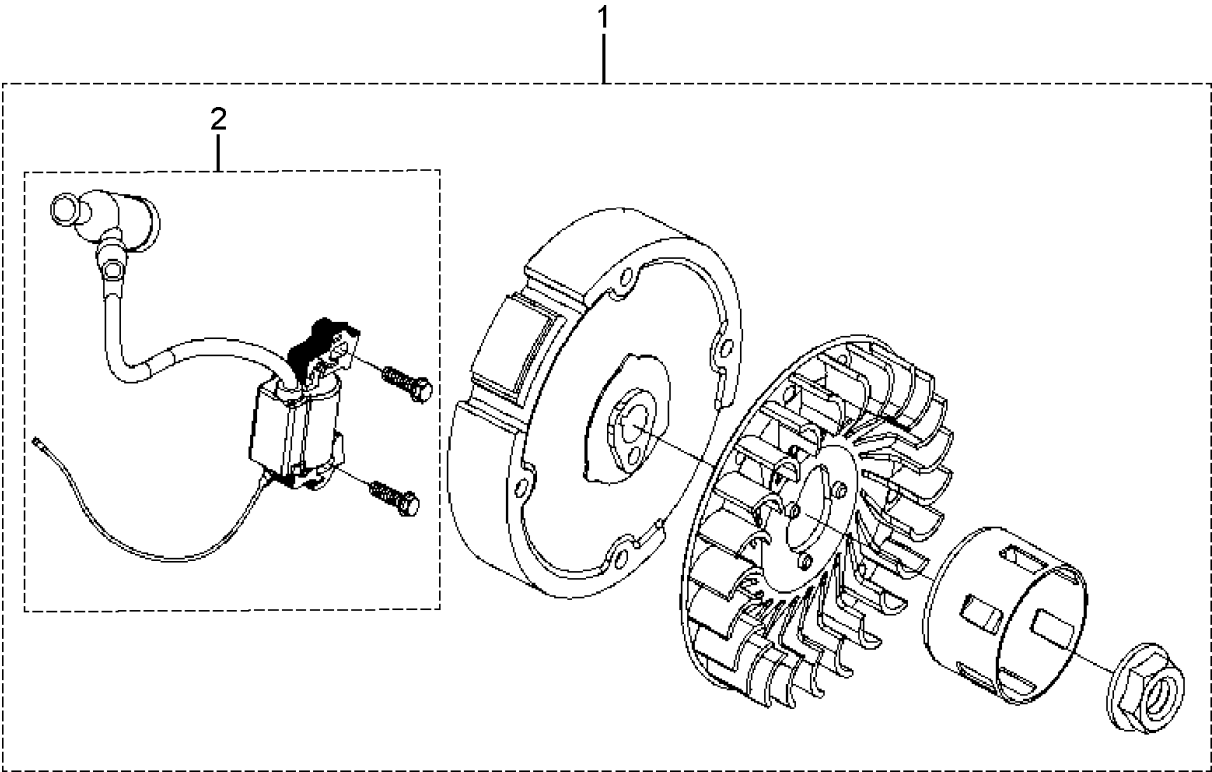

BATTERY

G5500P, 2018-08

Ref	Part No	Description	Remark	QTY KIT
1	594 95 61-01	BATTERY		1

CRANKCASE

G5500P, 2018-08

Ref	Part No	Description	Remark	QTY KIT
1	596 60 21-01	CRANKCASE ASSY		1
6	587 94 02-01	BEARING		1
7	596 60 48-01	SENSOR		1
10	589 90 91-01	BOLT		2
11	590 63 89-01	CONDUCTOR		1
16	596 60 45-01	SEAL		1

CRANKCASE COVER

G5500P, 2018-08

Ref	Part No	Description	Remark	QTY KIT
1	596 69 98-01	COVER ASSY		1
2	596 60 45-01	SEAL		1
4	596 60 25-01	DIPSTICK		1
6	596 60 37-01	COVER		1

CRANKSHAFT

G5500P, 2018-08

Ref	Part No	Description	Remark	QTY KIT
1	596 70 02-01	PISTON ASSY		1
2	596 60 19-01	CRANKSHAFT ASSY		1
3	588 00 30-01	WOODRUFF KEY		1

## CYLINDER

G5500P, 2018-08

Ref	Part No	Description	Remark	QTY KIT
1	596 70 13-01	CYLINDER HEAD KIT		1
2	596 70 14-01	EXHAUST PIPE		1
3	590 37 79-01	GASKET		1
6	587 99 97-01	SPARK PLUG		1
11	596 60 39-01	CYLINDER HEAD		1
15	596 60 34-01	GASKET		1