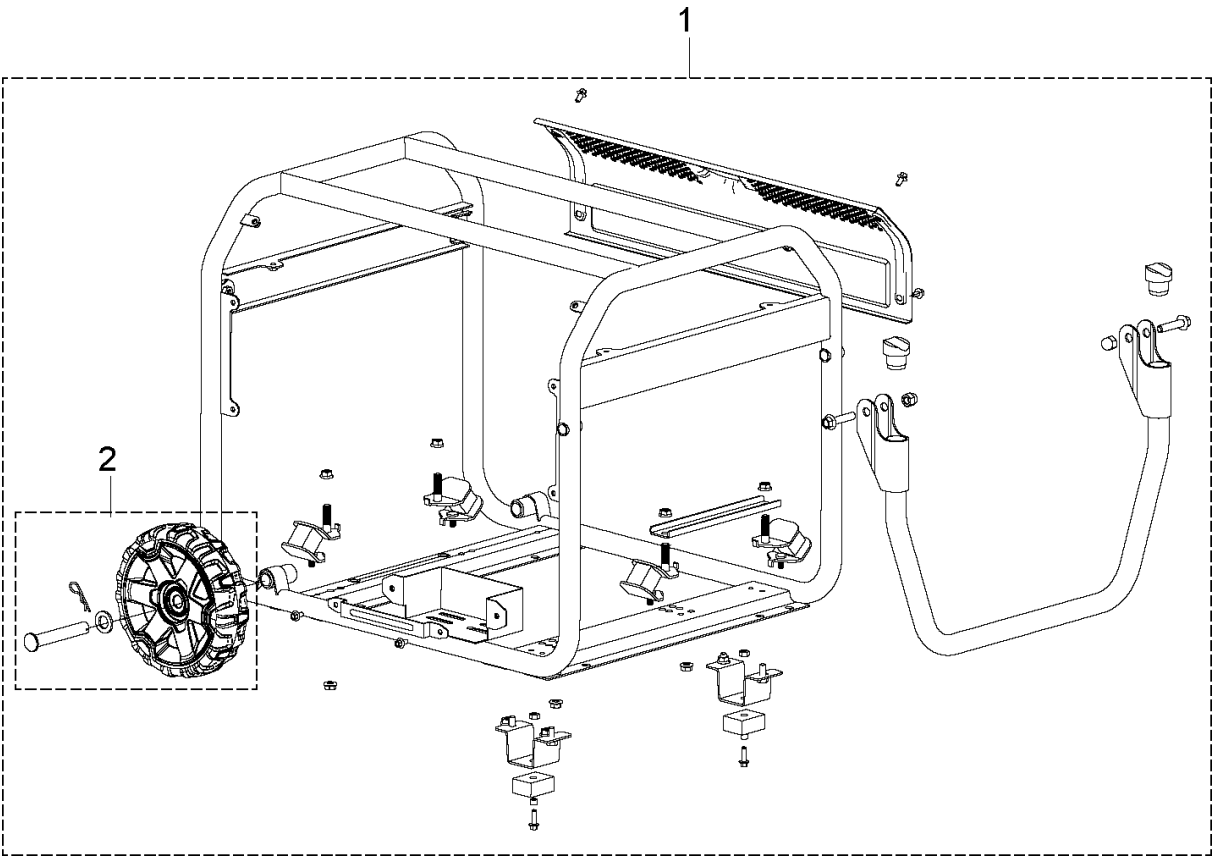

FLYWHEEL

G5500P, 2018-08

Ref	Part No	Description	Remark	QTY KIT
2	596 60 42-01	IGNITION MODULE ASSY		1
1	596 70 05-01	FLYWHEEL ASSY		1