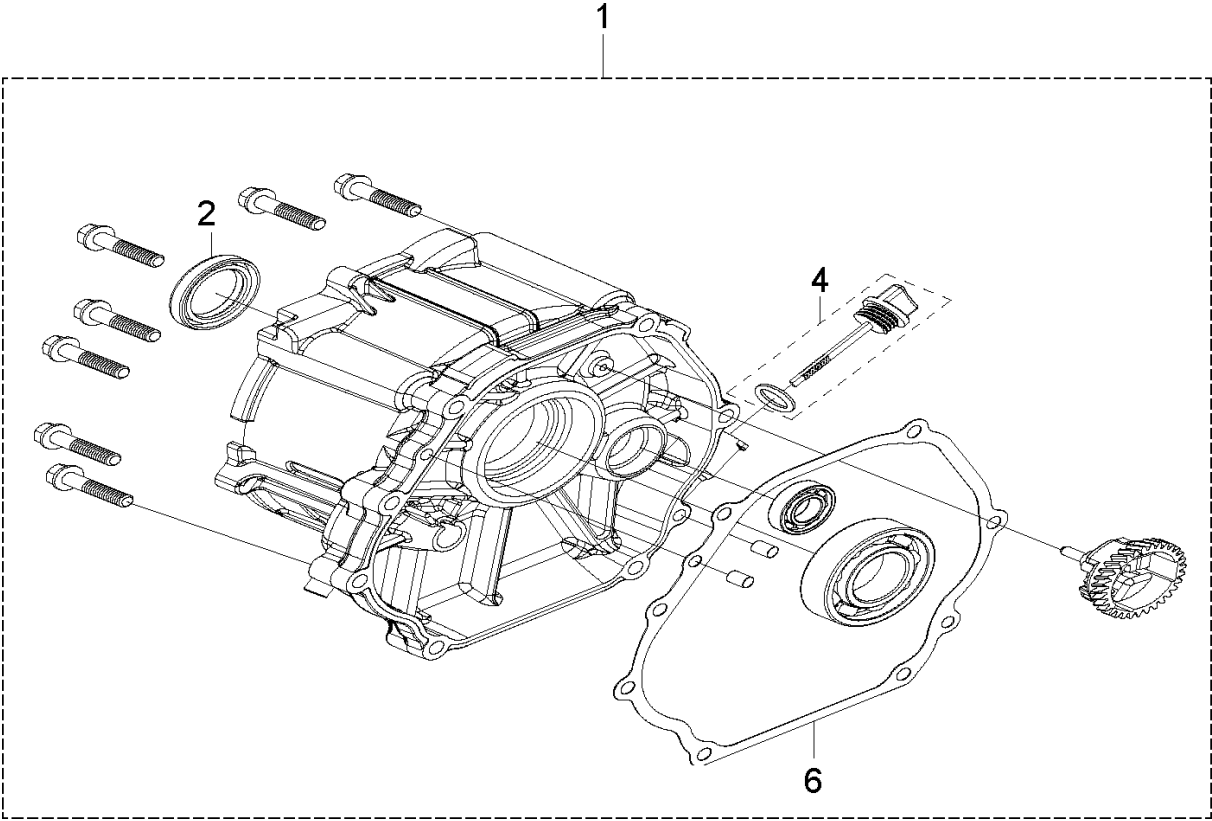

BATTERY

G5500P, 2018-08

Ref	Part No	Description	Remark	QTY KIT
1	594 95 61-01	BATTERY		1

CRANKCASE

G5500P, 2018-08

Ref	Part No	Description	Remark	QTY KIT
1	596 60 21-01	CRANKCASE ASSY		1
6	587 94 02-01	BEARING		1
7	596 60 48-01	SENSOR		1
10	589 90 91-01	BOLT		2
11	590 63 89-01	CONDUCTOR		1
16	596 60 45-01	SEAL		1

CRANKCASE COVER

G5500P, 2018-08

Ref	Part No	Description	Remark	QTY KIT
1	596 69 98-01	COVER ASSY		1
2	596 60 45-01	SEAL		1
4	596 60 25-01	DIPSTICK		1
6	596 60 37-01	COVER		1

CRANKSHAFT

G5500P, 2018-08

Ref	Part No	Description	Remark	QTY KIT
1	596 70 02-01	PISTON ASSY		1
2	596 60 19-01	CRANKSHAFT ASSY		1
3	588 00 30-01	WOODRUFF KEY		1

## CYLINDER

G5500P, 2018-08

Ref	Part No	Description	Remark	QTY KIT
1	596 70 13-01	CYLINDER HEAD KIT		1
2	596 70 14-01	EXHAUST PIPE		1
3	590 37 79-01	GASKET		1
6	587 99 97-01	SPARK PLUG		1
11	596 60 39-01	CYLINDER HEAD		1
15	596 60 34-01	GASKET		1