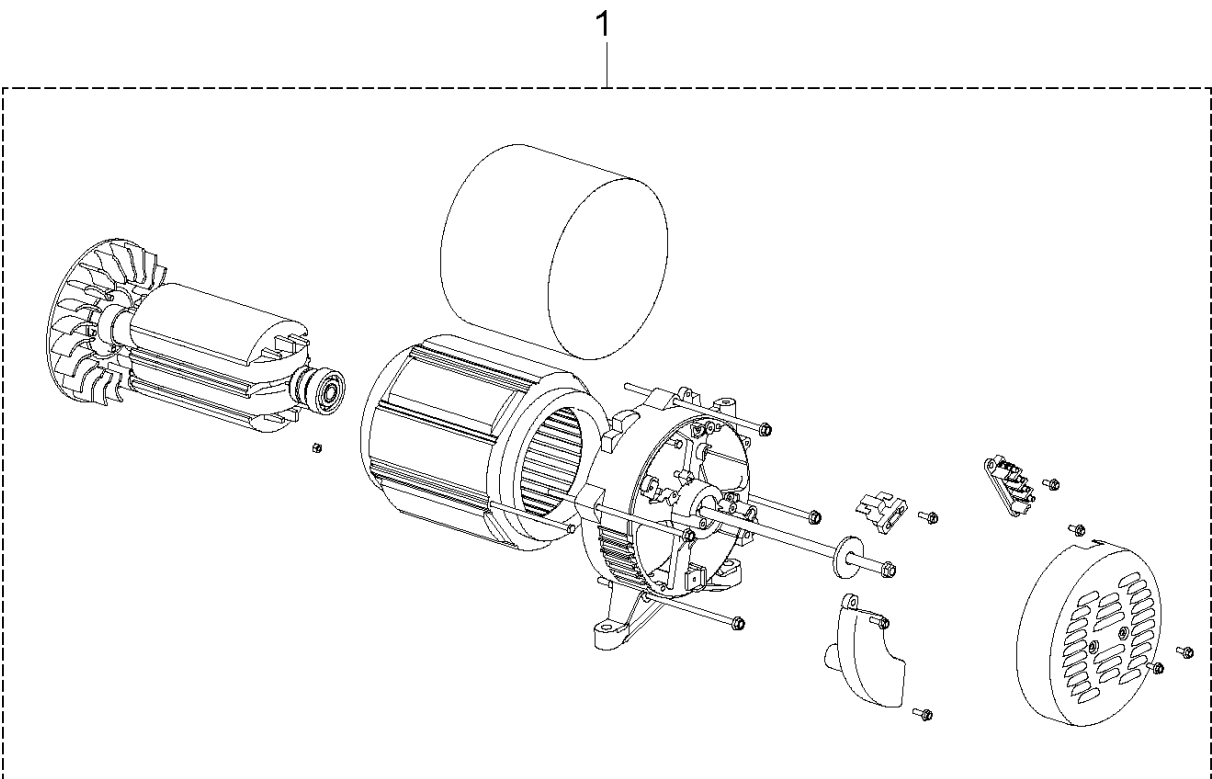

## AIR FILTER

G5500P, 2018-08

Ref	Part No	Description	Remark	QTY KIT
1	596 57 61-01	AIR FILTER		1
5	588 00 70-01	NUT		5
6	596 57 62-01	AIR FILTER		1

ALTERNATOR

G5500P, 2018-08

Ref	Part No	Description	Remark	QTY KIT
1	596 69 92-01	ALTERNATOR		1

BATTERY

G5500P, 2018-08

Ref	Part No	Description	Remark	QTY KIT
1	594 95 61-01	BATTERY		1

CRANKCASE

G5500P, 2018-08

Ref	Part No	Description	Remark	QTY KIT
1	596 60 21-01	CRANKCASE ASSY		1
6	587 94 02-01	BEARING		1
7	596 60 48-01	SENSOR		1
10	589 90 91-01	BOLT		2
11	590 63 89-01	CONDUCTOR		1
16	596 60 45-01	SEAL		1

CRANKCASE COVER

G5500P, 2018-08

Ref	Part No	Description	Remark	QTY KIT
1	596 69 98-01	COVER ASSY		1
2	596 60 45-01	SEAL		1
4	596 60 25-01	DIPSTICK		1
6	596 60 37-01	COVER		1

CRANKSHAFT

G5500P, 2018-08

Ref	Part No	Description	Remark	QTY KIT
1	596 70 02-01	PISTON ASSY		1
2	596 60 19-01	CRANKSHAFT ASSY		1
3	588 00 30-01	WOODRUFF KEY		1

## CYLINDER

G5500P, 2018-08

Ref	Part No	Description	Remark	QTY KIT
1	596 70 13-01	CYLINDER HEAD KIT		1
2	596 70 14-01	EXHAUST PIPE		1
3	590 37 79-01	GASKET		1
6	587 99 97-01	SPARK PLUG		1
11	596 60 39-01	CYLINDER HEAD		1
15	596 60 34-01	GASKET		1