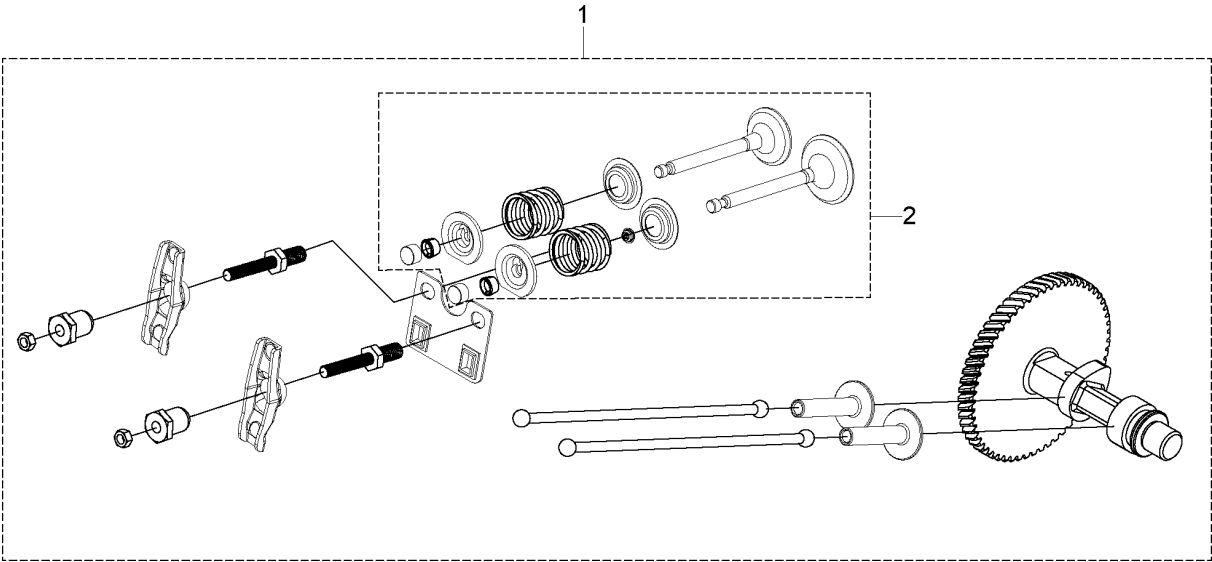

VALVE & CAMSHAFT

G5500P, 2018-08

Ref	Part No	Description	Remark	QTY KIT
1	596 70 29-01	VALVE KIT		1
2	596 70 33-01	VALVE		1