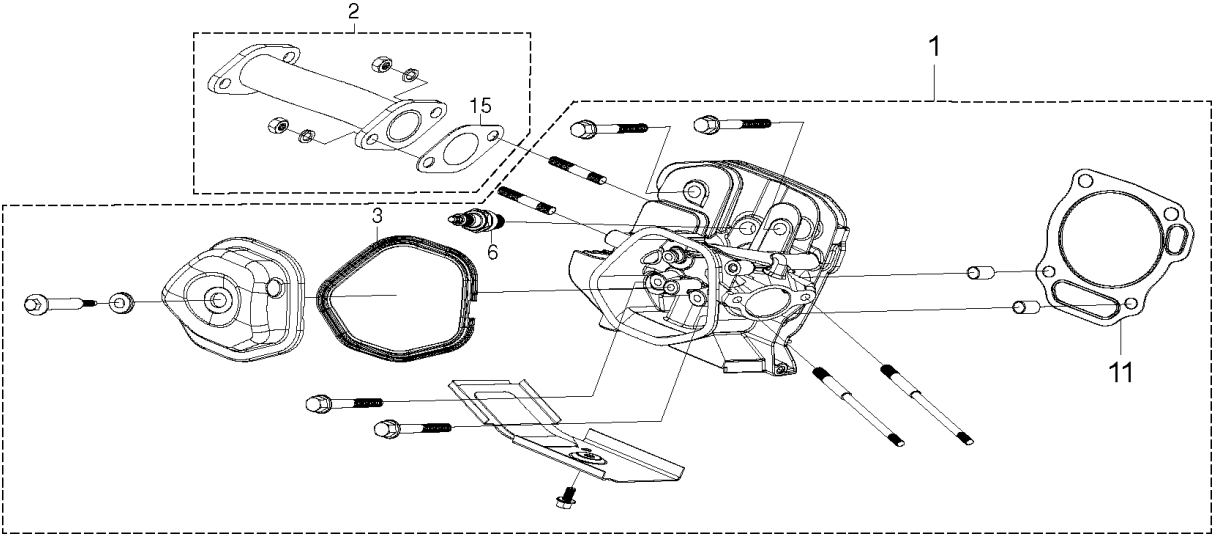

BATTERY

G5500P, 2018-08

Ref	Part No	Description	Remark	QTY KIT
1	594 95 61-01	BATTERY		1

CRANKCASE

G5500P, 2018-08

Ref	Part No	Description	Remark	QTY KIT
1	596 60 21-01	CRANKCASE ASSY		1
6	587 94 02-01	BEARING		1
7	596 60 48-01	SENSOR		1
10	589 90 91-01	BOLT		2
11	590 63 89-01	CONDUCTOR		1
16	596 60 45-01	SEAL		1

CRANKCASE COVER

G5500P, 2018-08

Ref	Part No	Description	Remark	QTY KIT
1	596 69 98-01	COVER ASSY		1
2	596 60 45-01	SEAL		1
4	596 60 25-01	DIPSTICK		1
6	596 60 37-01	COVER		1

CRANKSHAFT

G5500P, 2018-08

Ref	Part No	Description	Remark	QTY KIT
1	596 70 02-01	PISTON ASSY		1
2	596 60 19-01	CRANKSHAFT ASSY		1
3	588 00 30-01	WOODRUFF KEY		1

## CYLINDER

G5500P, 2018-08

Ref	Part No	Description	Remark	QTY KIT
1	596 70 13-01	CYLINDER HEAD KIT		1
2	596 70 14-01	EXHAUST PIPE		1
3	590 37 79-01	GASKET		1
6	587 99 97-01	SPARK PLUG		1
11	596 60 39-01	CYLINDER HEAD		1
15	596 60 34-01	GASKET		1

FUEL TANK

G5500P, 2018-08

Ref	Part No	Description	Remark	QTY KIT
5	596 60 29-01	SWITCH		1
6	596 57 65-01	FUEL CAP		1
7	596 60 32-01	FUEL TANK ASSY		1

INLET MANIFOLD

G5500P, 2018-08

Ref	Part No	Description	Remark	QTY KIT
1	596 70 17-01	INLET		1
4	596 57 71-01	CARBURETTOR		1
7	596 57 61-01	AIR FILTER		1
8	588 00 70-01	NUT		1