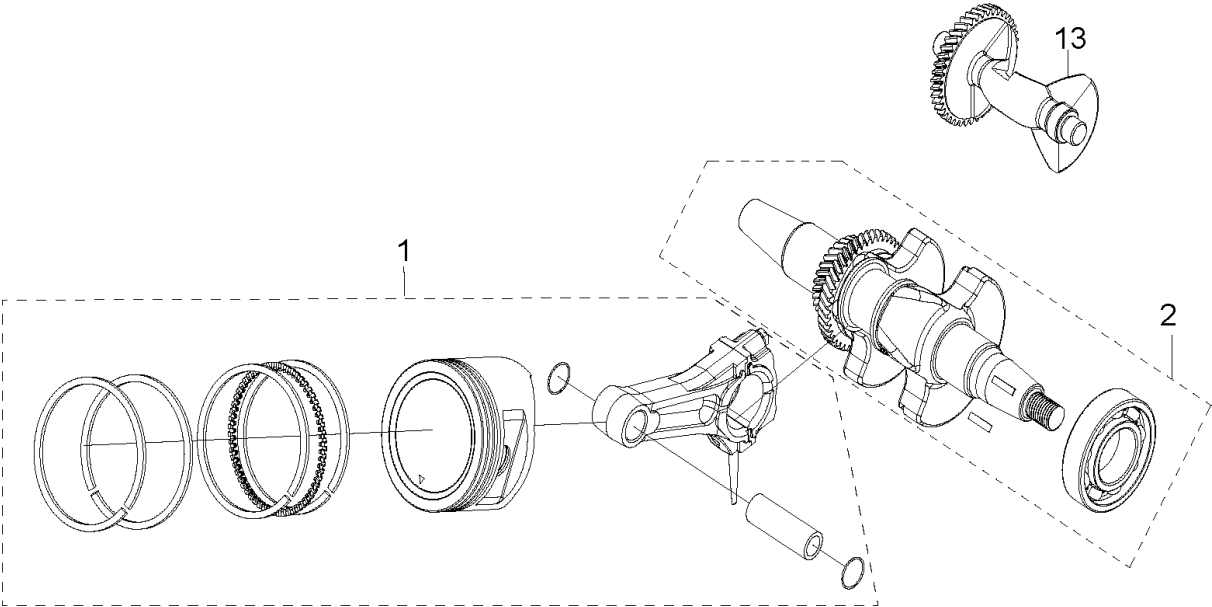

BATTERY

G5500P, 2018-08

Ref	Part No	Description	Remark	QTY KIT
1	594 95 61-01	BATTERY		1

CRANKCASE

G5500P, 2018-08

Ref	Part No	Description	Remark	QTY KIT
1	596 60 21-01	CRANKCASE ASSY		1
6	587 94 02-01	BEARING		1
7	596 60 48-01	SENSOR		1
10	589 90 91-01	BOLT		2
11	590 63 89-01	CONDUCTOR		1
16	596 60 45-01	SEAL		1

CRANKCASE COVER

G5500P, 2018-08

Ref	Part No	Description	Remark	QTY KIT
1	596 69 98-01	COVER ASSY		1
2	596 60 45-01	SEAL		1
4	596 60 25-01	DIPSTICK		1
6	596 60 37-01	COVER		1

CRANKSHAFT

G5500P, 2018-08

Ref	Part No	Description	Remark	QTY KIT
1	596 70 02-01	PISTON ASSY		1
2	596 60 19-01	CRANKSHAFT ASSY		1
3	588 00 30-01	WOODRUFF KEY		1

## CYLINDER

G5500P, 2018-08

Ref	Part No	Description	Remark	QTY KIT
1	596 70 13-01	CYLINDER HEAD KIT		1
2	596 70 14-01	EXHAUST PIPE		1
3	590 37 79-01	GASKET		1
6	587 99 97-01	SPARK PLUG		1
11	596 60 39-01	CYLINDER HEAD		1
15	596 60 34-01	GASKET		1

FUEL TANK

G5500P, 2018-08

Ref	Part No	Description	Remark	QTY KIT
5	596 60 29-01	SWITCH		1
6	596 57 65-01	FUEL CAP		1
7	596 60 32-01	FUEL TANK ASSY		1

INLET MANIFOLD

G5500P, 2018-08

Ref	Part No	Description	Remark	QTY KIT
1	596 70 17-01	INLET		1
4	596 57 71-01	CARBURETTOR		1
7	596 57 61-01	AIR FILTER		1
8	588 00 70-01	NUT		1