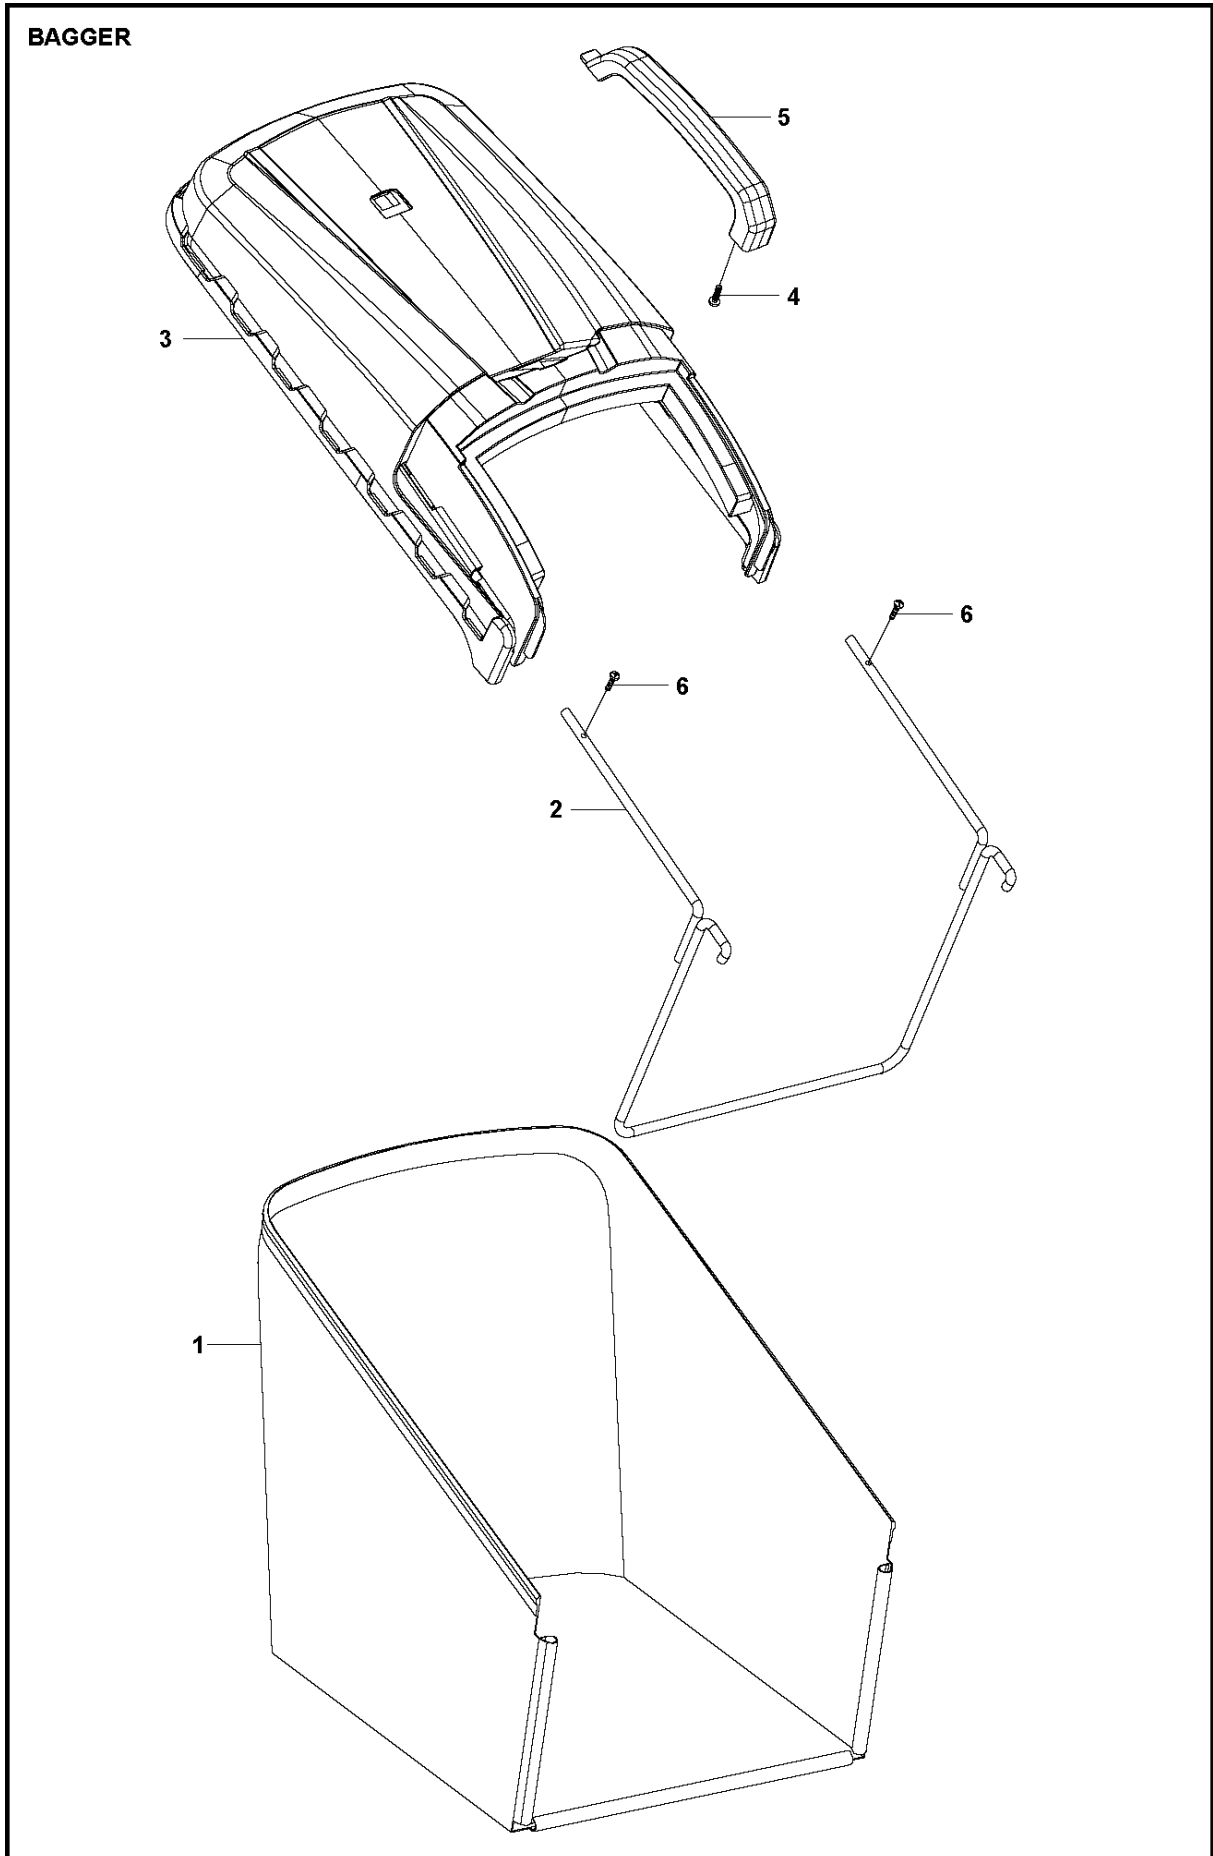

SPARE PARTS LIST

LAWN MOWERS: CONSUMER
WALK-BEHINDS

LC141Li, 967628401, 2016-09

Ref	Part No	Description	Remark	QTY KIT
1	587 58 63-01	GRASSBAG		1
2	587 91 18-01	BRACKET		1
3	587 58 60-01	COVER		1
4	587 91 23-01	SCREW		1
5	587 58 61-01	HANDLE		1
6	579 68 67-01	SCREW		2

ENGINE

LC141Li, 967628401, 2016-09

Ref	Part No	Description	Remark	QTY KIT
1	579 68 41-01	BOLT		1
2	579 68 42-01	SPRING WASHER		1
3	579 68 43-01	WASHER		1
4	501 17 16-01	MOWER BLADE		1
5	579 68 45-01	BLADE SUPPORT		1
6	579 68 58-01	NUT		4
7	579 68 59-01	HOLDER		1
8	579 68 60-01	WASHER		4
9	579 68 61-01	BOLT		4
10	579 68 62-01	MOTOR		1
11	579 68 63-01	SCREW		4
12	579 68 64-01	ELECTRONIC BOX		1
13	579 68 65-01	WASHER		3
14	579 68 55-01	SCREW		16
15	579 68 66-02	WIRE		1
16	579 68 68-01	PLATE		1
17	582 02 92-01	WIRE		1
18	579 68 69-01	KEY SWITCH		1
19	501 48 96-01	BOX		1
20	579 68 70-01	SPRING		2
21	501 49 02-01	CAP		2
22	501 49 01-01	KEY		1
23	501 48 85-01	COVER		1
24	501 48 87-01	COVER		1
25	501 48 84-01	COVER		1
26	579 68 67-01	SCREW		8
27	501 48 88-01	COVER		1
28	579 68 71-01	WIRE		1
29	501 48 83-01	COVER		1
30	579 68 75-01	SCREW		12
31	501 48 95-01	COVER		1
32	579 84 39-01	WEIGHT		1
33	579 68 76-01	WASHER		4
34	501 48 89-01	COVER		1
35	501 48 91-01	DECAL		1
36	579 68 77-01	TORSION SPRING		1
37	501 48 98-01	HINGE		2
38	579 68 78-01	TORSION SPRING		1

HANDLE

LC141Li, 967628401, 2016-09

Ref	Part No	Description	Remark	QTY KIT
1	589 96 93-01	HANDLE KIT		1
2	579 68 67-01	SCREW		1
3	579 68 75-01	SCREW		2
4	579 68 87-01	WASHER		2
5	579 68 65-01	WASHER		1
6	501 49 03-01	HOLDER		1
7	579 68 88-01	TORSION SPRING		1
8	501 49 04-01	COVER		1
9	501 49 13-01	COVER		1
10	502 42 99-01	BOLT		2
11	587 91 33-01	HEXAGON NUT		4
12	587 58 58-01	KNOB		4
13	579 68 80-01	HANDLEBAR		1
14	501 05 56-01	PLATE		1
15	502 25 99-01	BOLT		2
16	502 25 87-01	SPACER RING		2
17	587 91 35-01	LOCKING BOLT		2
18	501 05 55-01	PLATE		1
19	501 05 57-01	HOLDER		3
20	501 05 54-01	COVER		2
21	502 40 21-01	BOLT		2