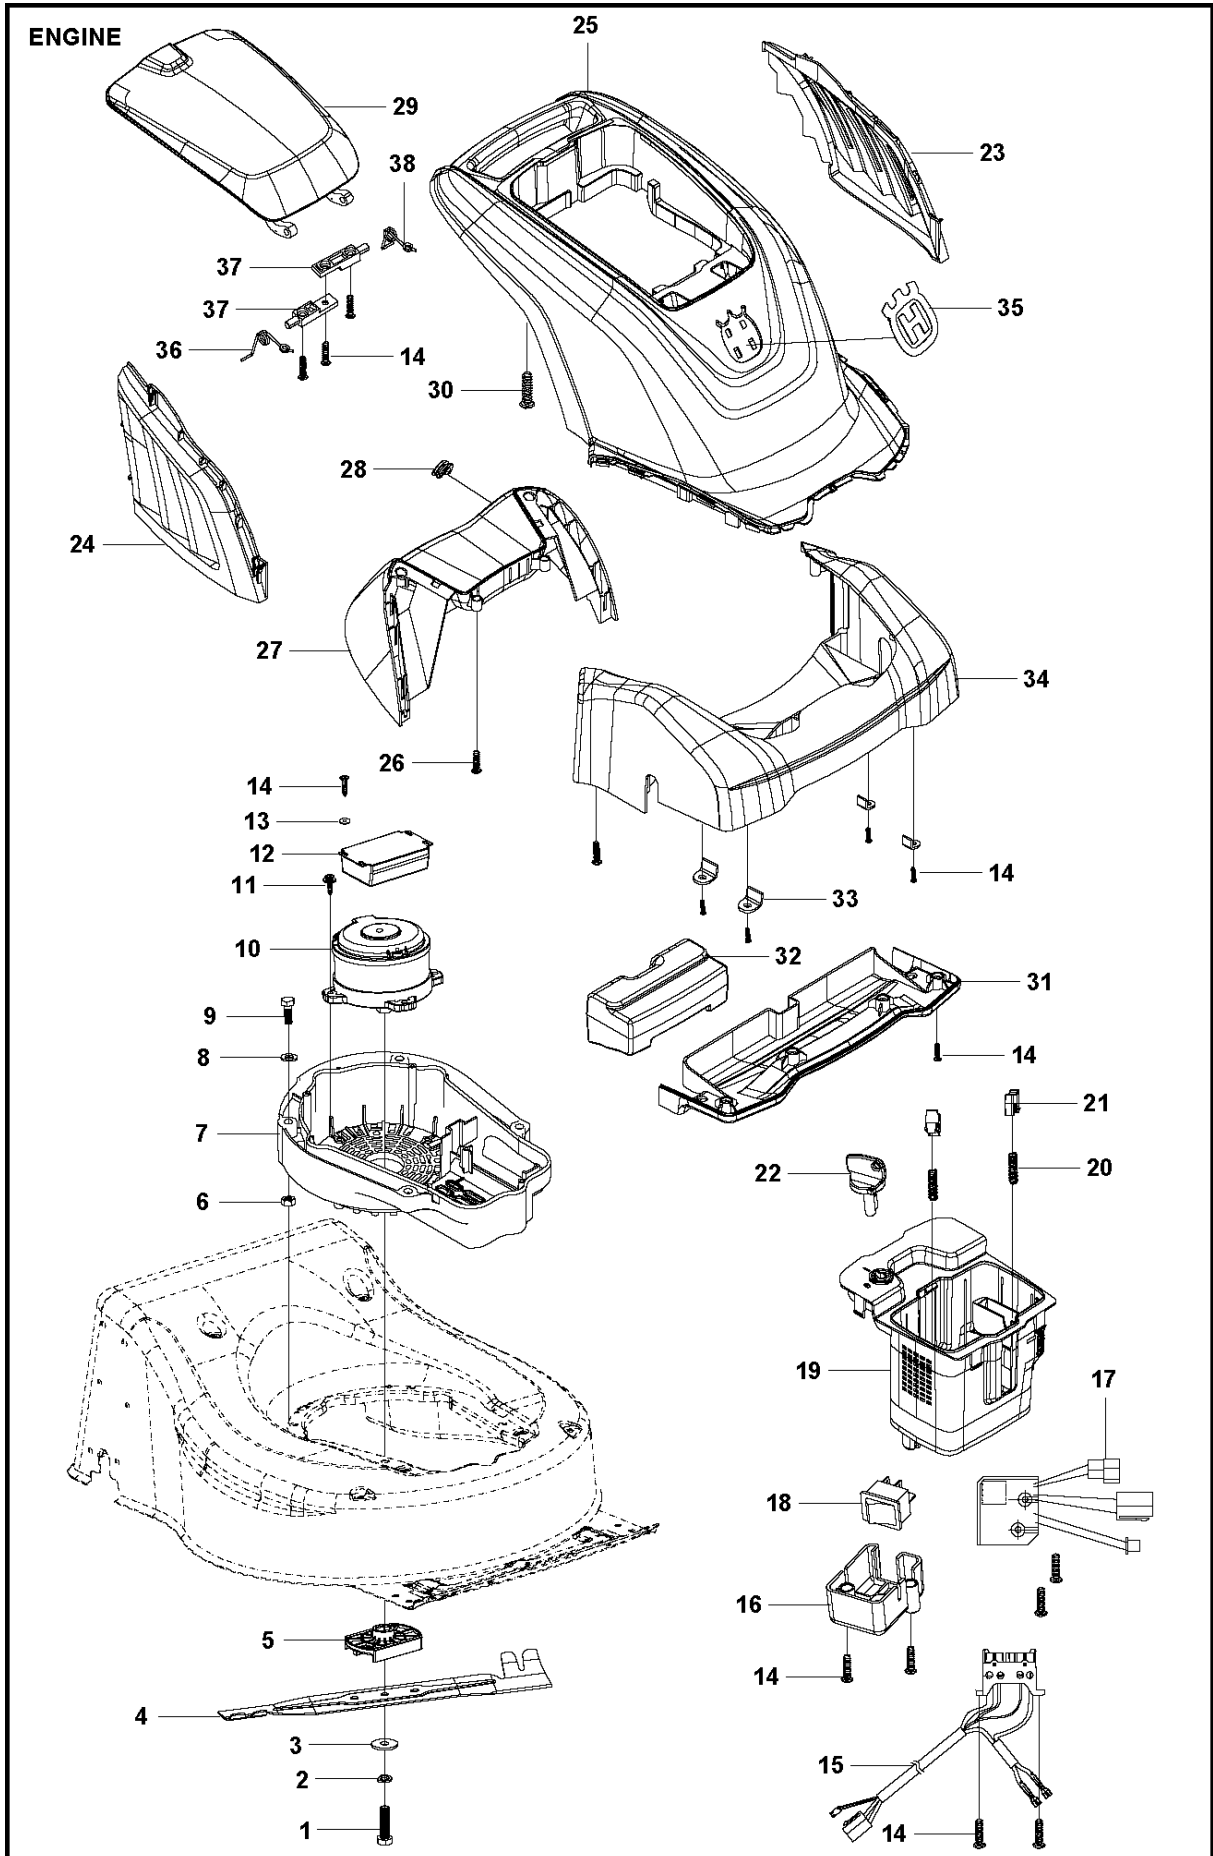

SPARE PARTS LIST

LAWN MOWERS: CONSUMER
WALK-BEHINDS

LC141Li, 967628401, 2016-09

Ref	Part No	Description	Remark	QTY KIT
1	587 58 63-01	GRASSBAG		1
2	587 91 18-01	BRACKET		1
3	587 58 60-01	COVER		1
4	587 91 23-01	SCREW		1
5	587 58 61-01	HANDLE		1
6	579 68 67-01	SCREW		2

ENGINE

LC141Li, 967628401, 2016-09

Ref	Part No	Description	Remark	QTY KIT
1	579 68 41-01	BOLT		1
2	579 68 42-01	SPRING WASHER		1
3	579 68 43-01	WASHER		1
4	501 17 16-01	MOWER BLADE		1
5	579 68 45-01	BLADE SUPPORT		1
6	579 68 58-01	NUT		4
7	579 68 59-01	HOLDER		1
8	579 68 60-01	WASHER		4
9	579 68 61-01	BOLT		4
10	579 68 62-01	MOTOR		1
11	579 68 63-01	SCREW		4
12	579 68 64-01	ELECTRONIC BOX		1
13	579 68 65-01	WASHER		3
14	579 68 55-01	SCREW		16
15	579 68 66-02	WIRE		1
16	579 68 68-01	PLATE		1
17	582 02 92-01	WIRE		1
18	579 68 69-01	KEY SWITCH		1
19	501 48 96-01	BOX		1
20	579 68 70-01	SPRING		2
21	501 49 02-01	CAP		2
22	501 49 01-01	KEY		1
23	501 48 85-01	COVER		1
24	501 48 87-01	COVER		1
25	501 48 84-01	COVER		1
26	579 68 67-01	SCREW		8
27	501 48 88-01	COVER		1
28	579 68 71-01	WIRE		1
29	501 48 83-01	COVER		1
30	579 68 75-01	SCREW		12
31	501 48 95-01	COVER		1
32	579 84 39-01	WEIGHT		1
33	579 68 76-01	WASHER		4
34	501 48 89-01	COVER		1
35	501 48 91-01	DECAL		1
36	579 68 77-01	TORSION SPRING		1
37	501 48 98-01	HINGE		2
38	579 68 78-01	TORSION SPRING		1

HANDLE

LC141Li, 967628401, 2016-09

Ref	Part No	Description	Remark	QTY KIT
1	589 96 93-01	HANDLE KIT		1
2	579 68 67-01	SCREW		1
3	579 68 75-01	SCREW		2
4	579 68 87-01	WASHER		2
5	579 68 65-01	WASHER		1
6	501 49 03-01	HOLDER		1
7	579 68 88-01	TORSION SPRING		1
8	501 49 04-01	COVER		1
9	501 49 13-01	COVER		1
10	502 42 99-01	BOLT		2
11	587 91 33-01	HEXAGON NUT		4
12	587 58 58-01	KNOB		4
13	579 68 80-01	HANDLEBAR		1
14	501 05 56-01	PLATE		1
15	502 25 99-01	BOLT		2
16	502 25 87-01	SPACER RING		2
17	587 91 35-01	LOCKING BOLT		2
18	501 05 55-01	PLATE		1
19	501 05 57-01	HOLDER		3
20	501 05 54-01	COVER		2
21	502 40 21-01	BOLT		2