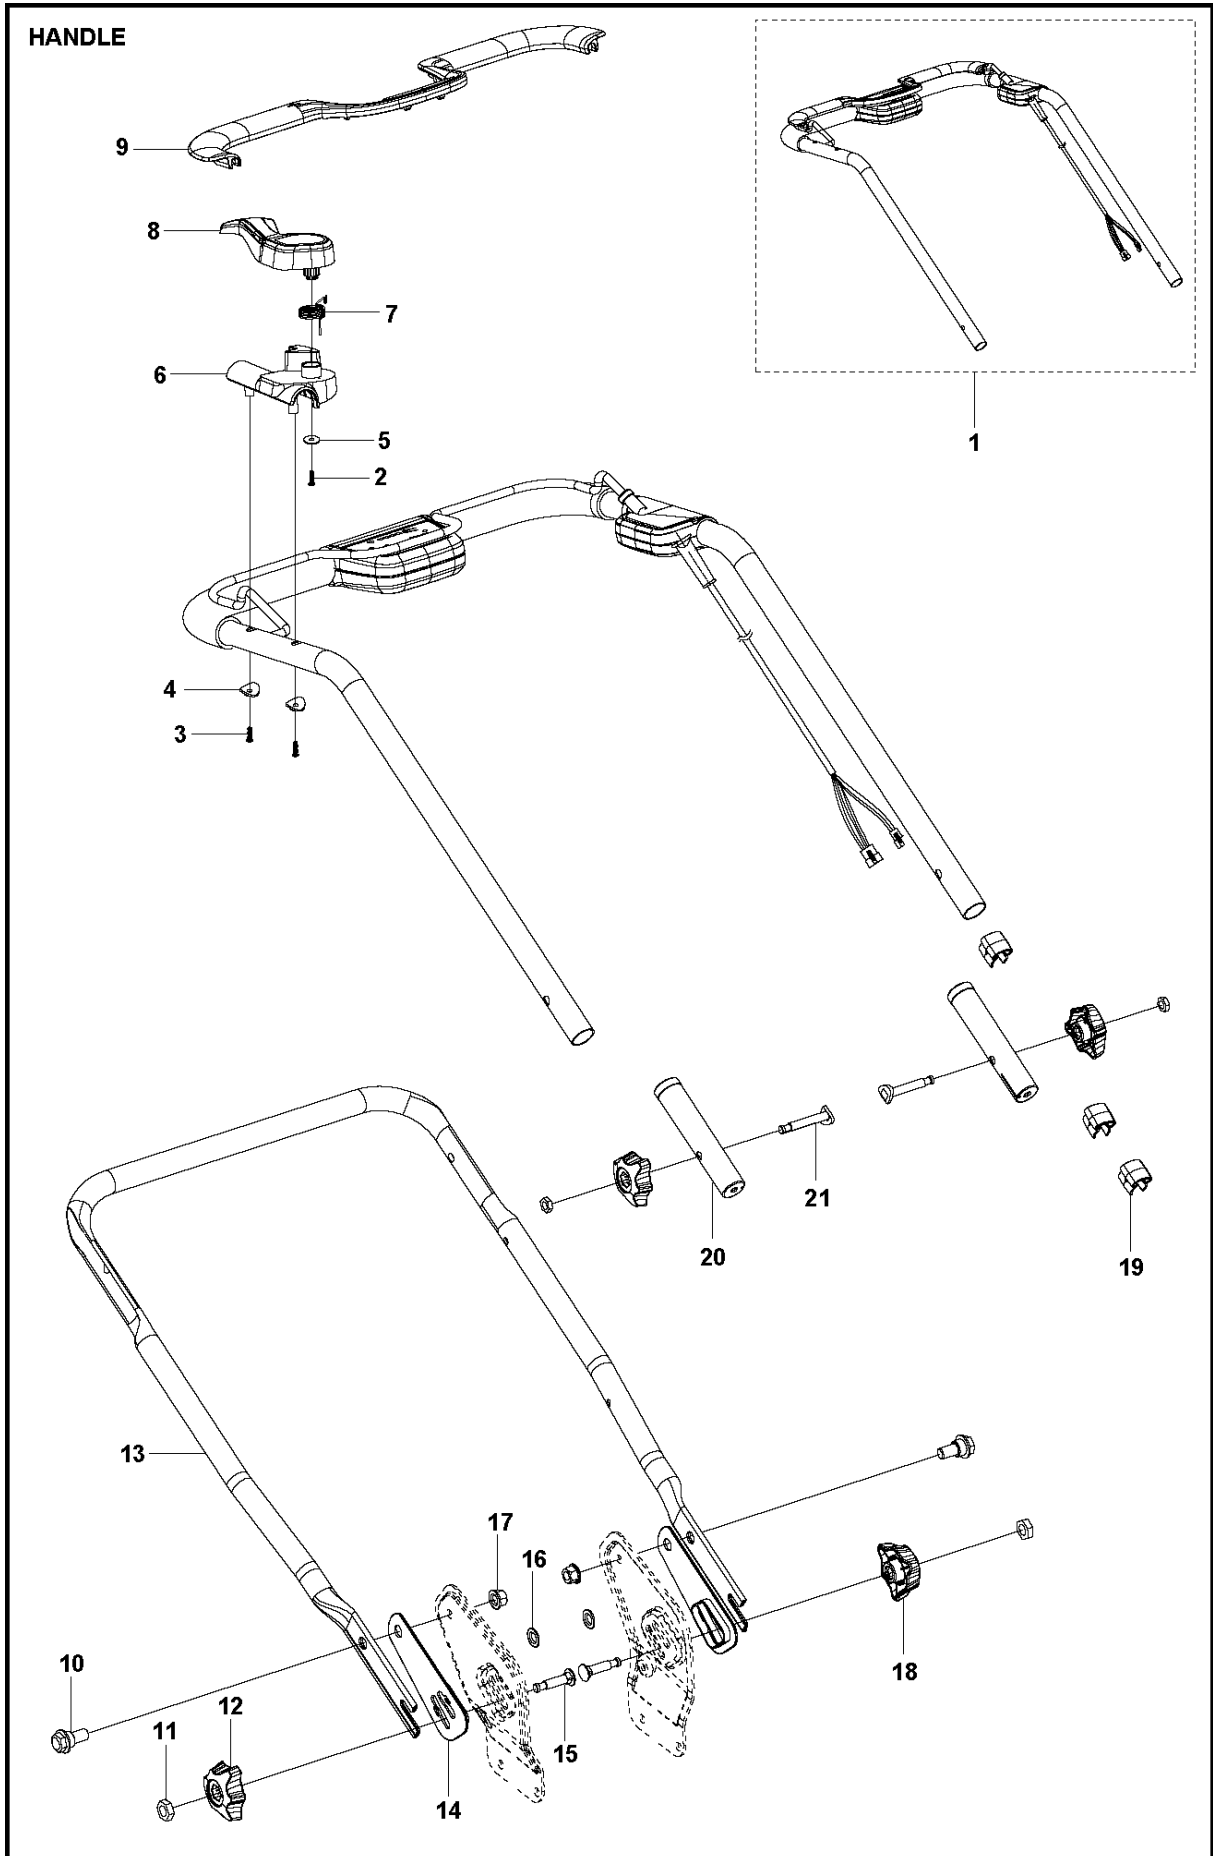

SPARE PARTS LIST

LAWN MOWERS: CONSUMER
WALK-BEHINDS

LC141Li, 967628401, 2016-09

Ref	Part No	Description	Remark	QTY KIT
1	587 58 63-01	GRASSBAG		1
2	587 91 18-01	BRACKET		1
3	587 58 60-01	COVER		1
4	587 91 23-01	SCREW		1
5	587 58 61-01	HANDLE		1
6	579 68 67-01	SCREW		2

ENGINE

LC141Li, 967628401, 2016-09

Ref	Part No	Description	Remark	QTY KIT
1	579 68 41-01	BOLT		1
2	579 68 42-01	SPRING WASHER		1
3	579 68 43-01	WASHER		1
4	501 17 16-01	MOWER BLADE		1
5	579 68 45-01	BLADE SUPPORT		1
6	579 68 58-01	NUT		4
7	579 68 59-01	HOLDER		1
8	579 68 60-01	WASHER		4
9	579 68 61-01	BOLT		4
10	579 68 62-01	MOTOR		1
11	579 68 63-01	SCREW		4
12	579 68 64-01	ELECTRONIC BOX		1
13	579 68 65-01	WASHER		3
14	579 68 55-01	SCREW		16
15	579 68 66-02	WIRE		1
16	579 68 68-01	PLATE		1
17	582 02 92-01	WIRE		1
18	579 68 69-01	KEY SWITCH		1
19	501 48 96-01	BOX		1
20	579 68 70-01	SPRING		2
21	501 49 02-01	CAP		2
22	501 49 01-01	KEY		1
23	501 48 85-01	COVER		1
24	501 48 87-01	COVER		1
25	501 48 84-01	COVER		1
26	579 68 67-01	SCREW		8
27	501 48 88-01	COVER		1
28	579 68 71-01	WIRE		1
29	501 48 83-01	COVER		1
30	579 68 75-01	SCREW		12
31	501 48 95-01	COVER		1
32	579 84 39-01	WEIGHT		1
33	579 68 76-01	WASHER		4
34	501 48 89-01	COVER		1
35	501 48 91-01	DECAL		1
36	579 68 77-01	TORSION SPRING		1
37	501 48 98-01	HINGE		2
38	579 68 78-01	TORSION SPRING		1

HANDLE

LC141Li, 967628401, 2016-09

Ref	Part No	Description	Remark	QTY KIT
1	589 96 93-01	HANDLE KIT		1
2	579 68 67-01	SCREW		1
3	579 68 75-01	SCREW		2
4	579 68 87-01	WASHER		2
5	579 68 65-01	WASHER		1
6	501 49 03-01	HOLDER		1
7	579 68 88-01	TORSION SPRING		1
8	501 49 04-01	COVER		1
9	501 49 13-01	COVER		1
10	502 42 99-01	BOLT		2
11	587 91 33-01	HEXAGON NUT		4
12	587 58 58-01	KNOB		4
13	579 68 80-01	HANDLEBAR		1
14	501 05 56-01	PLATE		1
15	502 25 99-01	BOLT		2
16	502 25 87-01	SPACER RING		2
17	587 91 35-01	LOCKING BOLT		2
18	501 05 55-01	PLATE		1
19	501 05 57-01	HOLDER		3
20	501 05 54-01	COVER		2
21	502 40 21-01	BOLT		2