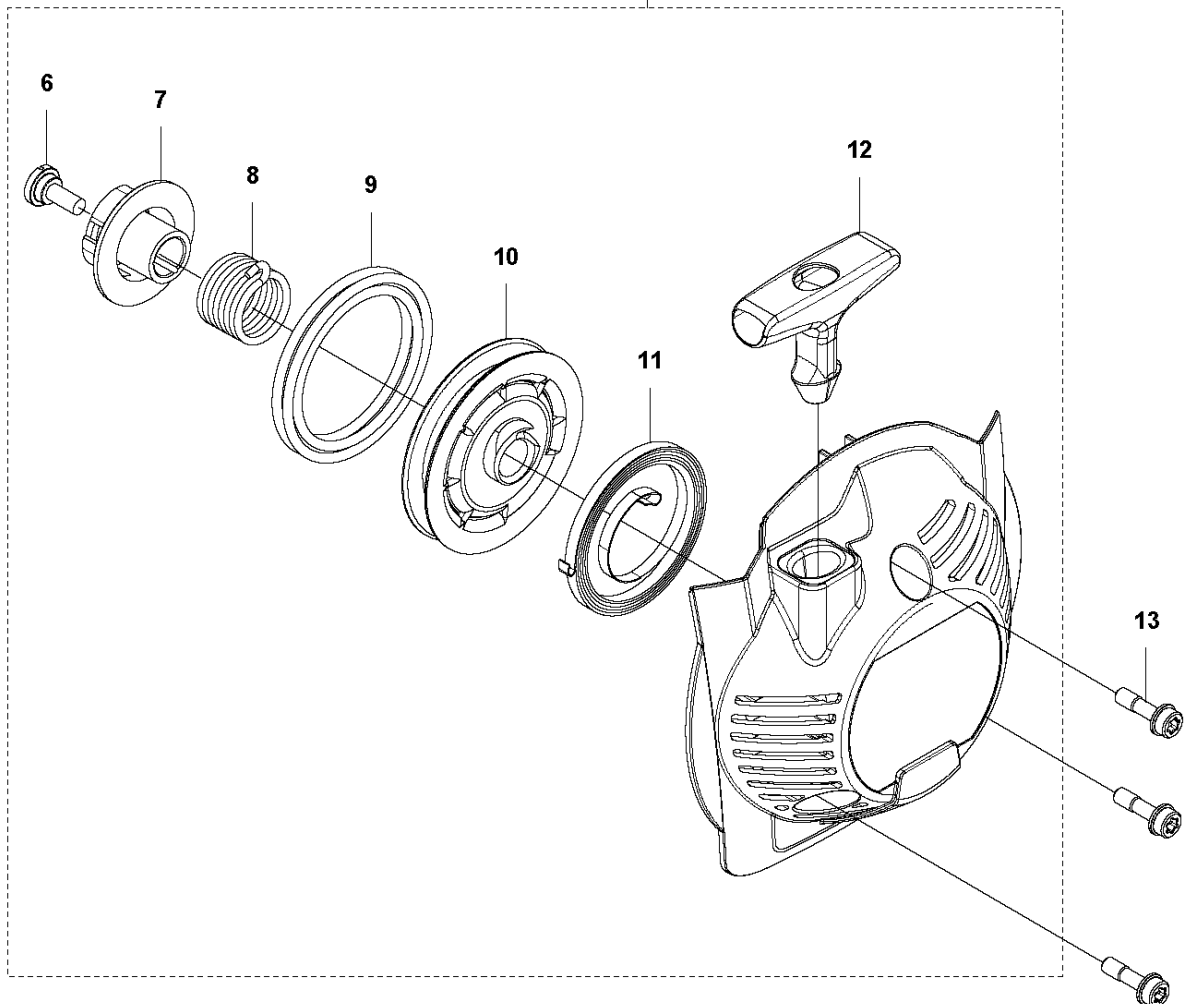

J2 525 LK, RJX, RXT, RX, RK
STARTER

STARTER

525 LK

Ref	Part No	Description	Remark	QTY	KIT
1	581 14 65-01	STARTER PULLEY		1	
2	521 60 04-01	E-RING		2	1
3	521 60 03-01	SPRING		2	1
4	521 60 02-01	RATCHET		2	1
5	577 84 92-01	STARTER ASSY		1	
5	578 99 25-01	STARTER	US	1	
6	521 60 00-01	SCREW		1	5
7	576 40 12-01	PULLEY	Not needed for US model	1	5
8	577 13 41-01	SPRING	Not needed for US model	1	5
9	577 84 87-01	ROPE		1	5
9	579 06 46-01	ROPE	US	1	
10	577 84 88-01	REEL		1	5
10	579 06 48-01	STARTER PULLEY	US	1	
11	504 11 50-01	SPRING.SPIRAL		1	5
12	575 48 95-01	STARTER HANDLE		1	5
13	577 81 54-01	BOLT		3	
14	579 36 96-01	DECAL		1