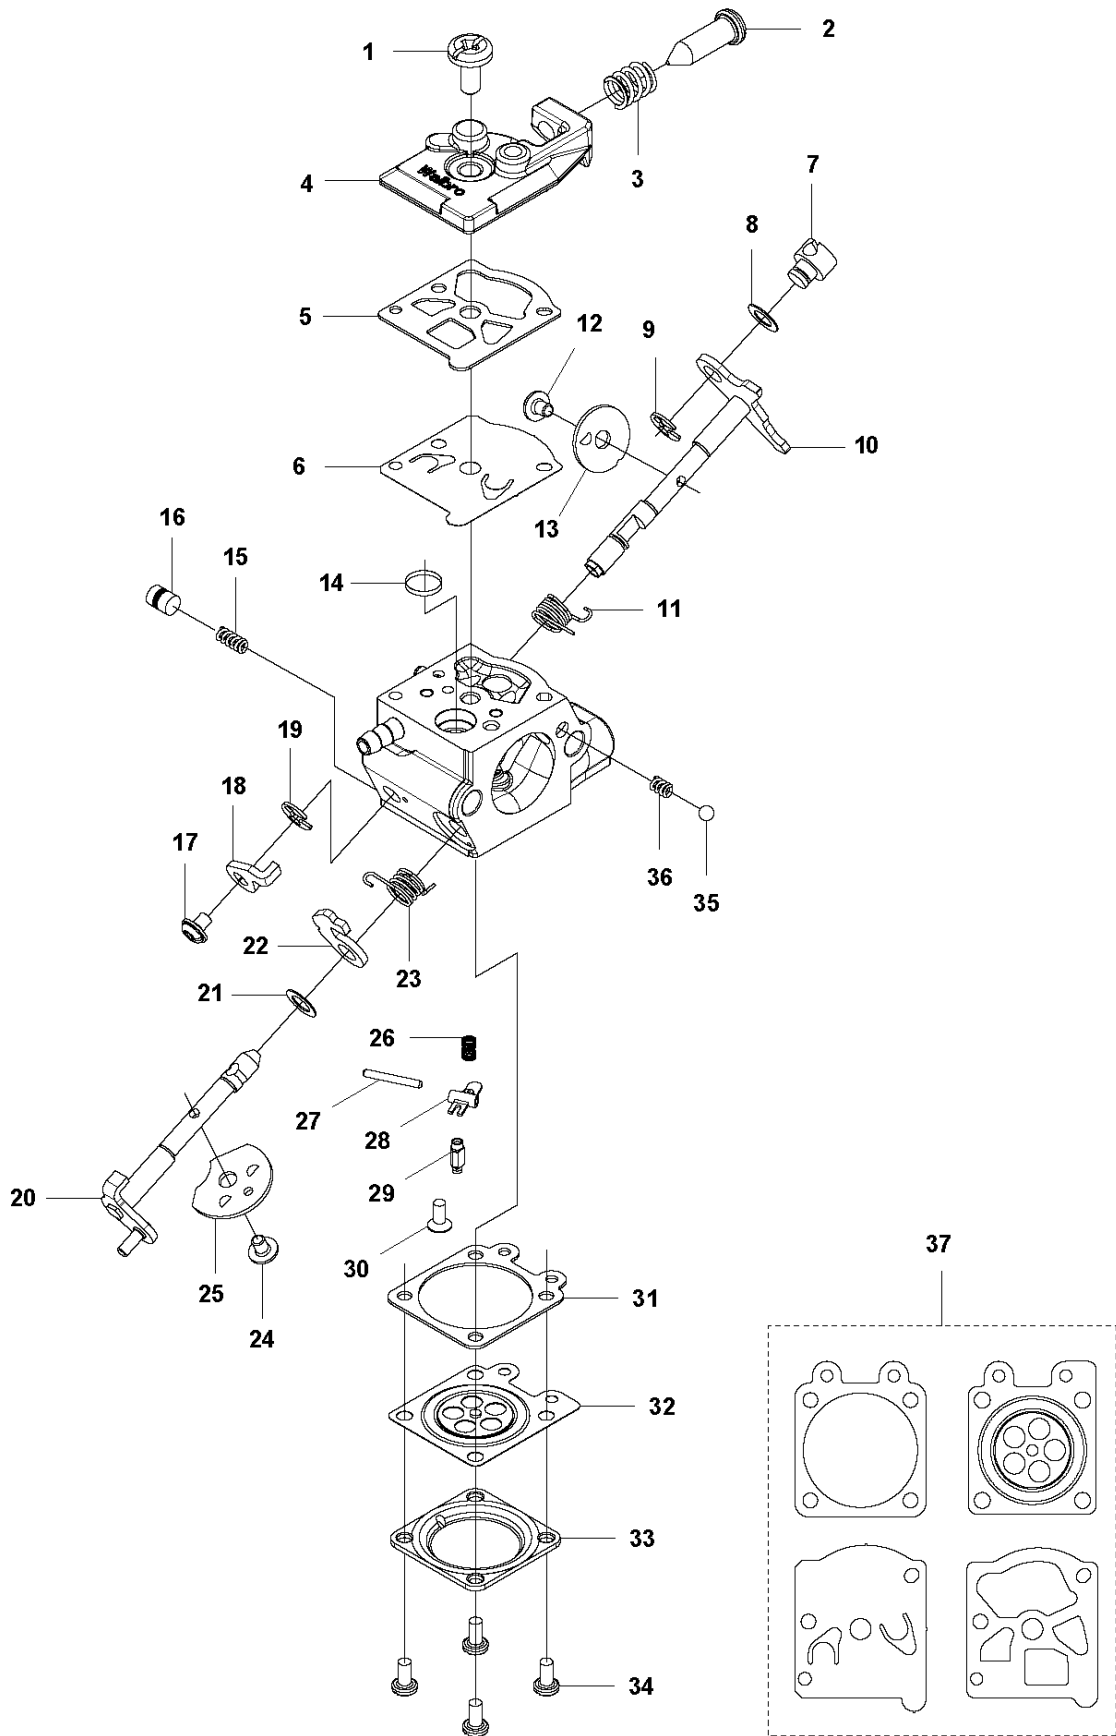

A1 524L, 525L, LS, LK, RJX, RJD, RS, RX, RXT, RK
BEVEL GEAR

BEVEL GEAR

525 LK

Ref	Part No	Description	Remark	QTY	KIT
1	537 19 92-02	BEVEL GEAR ASSY		1	
2	503 85 63-01	NUT		1	1
3	537 28 56-01	SUPPORT FLANGE		1	1
4	537 29 26-01	CUP		1	1
5	537 23 49-01	DRIVER ASSY		1	1
6	735 31 28-10	CIRCLIP		1	1
7	503 25 24-01	BALL BEARING		1	1
8	738 21 98-00	BALL BEARING		1	1
9	503 20 15-01	SCREW IHHM		1	1
10	503 20 14-12	SCREW IHSCFMO		1	1
11	503 20 07-25	SCREW IHSCFM		1	1
12	738 21 99-00	BALL BEARING		1	1
13	738 21 99-02	BALL BEARING		1	1
14	735 31 11-00	CIRCLIP		1	1
15	735 31 25-10	CIRCLIP		1	1
16	544 21 84-20	SCREW ITXSCM		1	18
17	501 98 10-01	SCREW ITXSCM		1	18
18	574 30 69-03	CLAMP		1	
20	503 89 01-01	SUPPORT CUP		1	

Q 524, 525
CARBURETOR

CARBURETOR

525 LK

Ref	Part No	Description	Remark	QTY KIT
1	520 97 63-01	SCREW		1
2	577 81 57-01	SCREW		1
3	513 59 32-01	SPRING		1
4	579 19 06-01	COVER		1
5	520 95 48-01	GASKET		1
6	502 21 36-01	DIAPHRAGM PUMP		1
7	513 40 08-01	SWIVEL		1
8	516 52 42-01	WASHER		1
9	506 73 86-01	RING		1
10	579 19 07-01	SHAFT		1
11	577 81 55-01	SPRING		1
12	520 75 98-01	SCREW		1
13	520 97 86-01	VALVE		1
14	520 95 70-01	SCREEN		1
15	505 05 79-01	SPRING		1
16	521 57 83-01	PISTON		1
17	520 75 98-01	SCREW		1
18	579 19 08-01	LEVER		1
19	505 05 65-01	RING		1
20	579 19 10-01	SHAFT		1
21	516 52 42-01	WASHER		1
22	584 90 13-01	LEVER		1
23	579 19 11-01	SPRING		1
24	520 75 98-01	SCREW		1
25	581 15 49-01	VALVE		1
26	578 89 54-01	SPRING		1
27	520 97 74-01	PIN		1
28	577 80 72-01	LEVER		1
29	521 08 54-01	VALVE.INLET		1
30	577 80 71-01	SCREW		1
31	516 97 21-01	GASKET		1
32	577 80 70-01	DIAPHRAGM		1
33	514 18 92-01	COVER		1
34	520 97 88-01	SCREW ASSY		4
35	514 24 26-01	BALL		1
36	514 24 33-01	SPRING.CHOKE		1
37	580 68 48-01	GASKET KIT	Coomopes by item 5, 6, 31 and 32	1