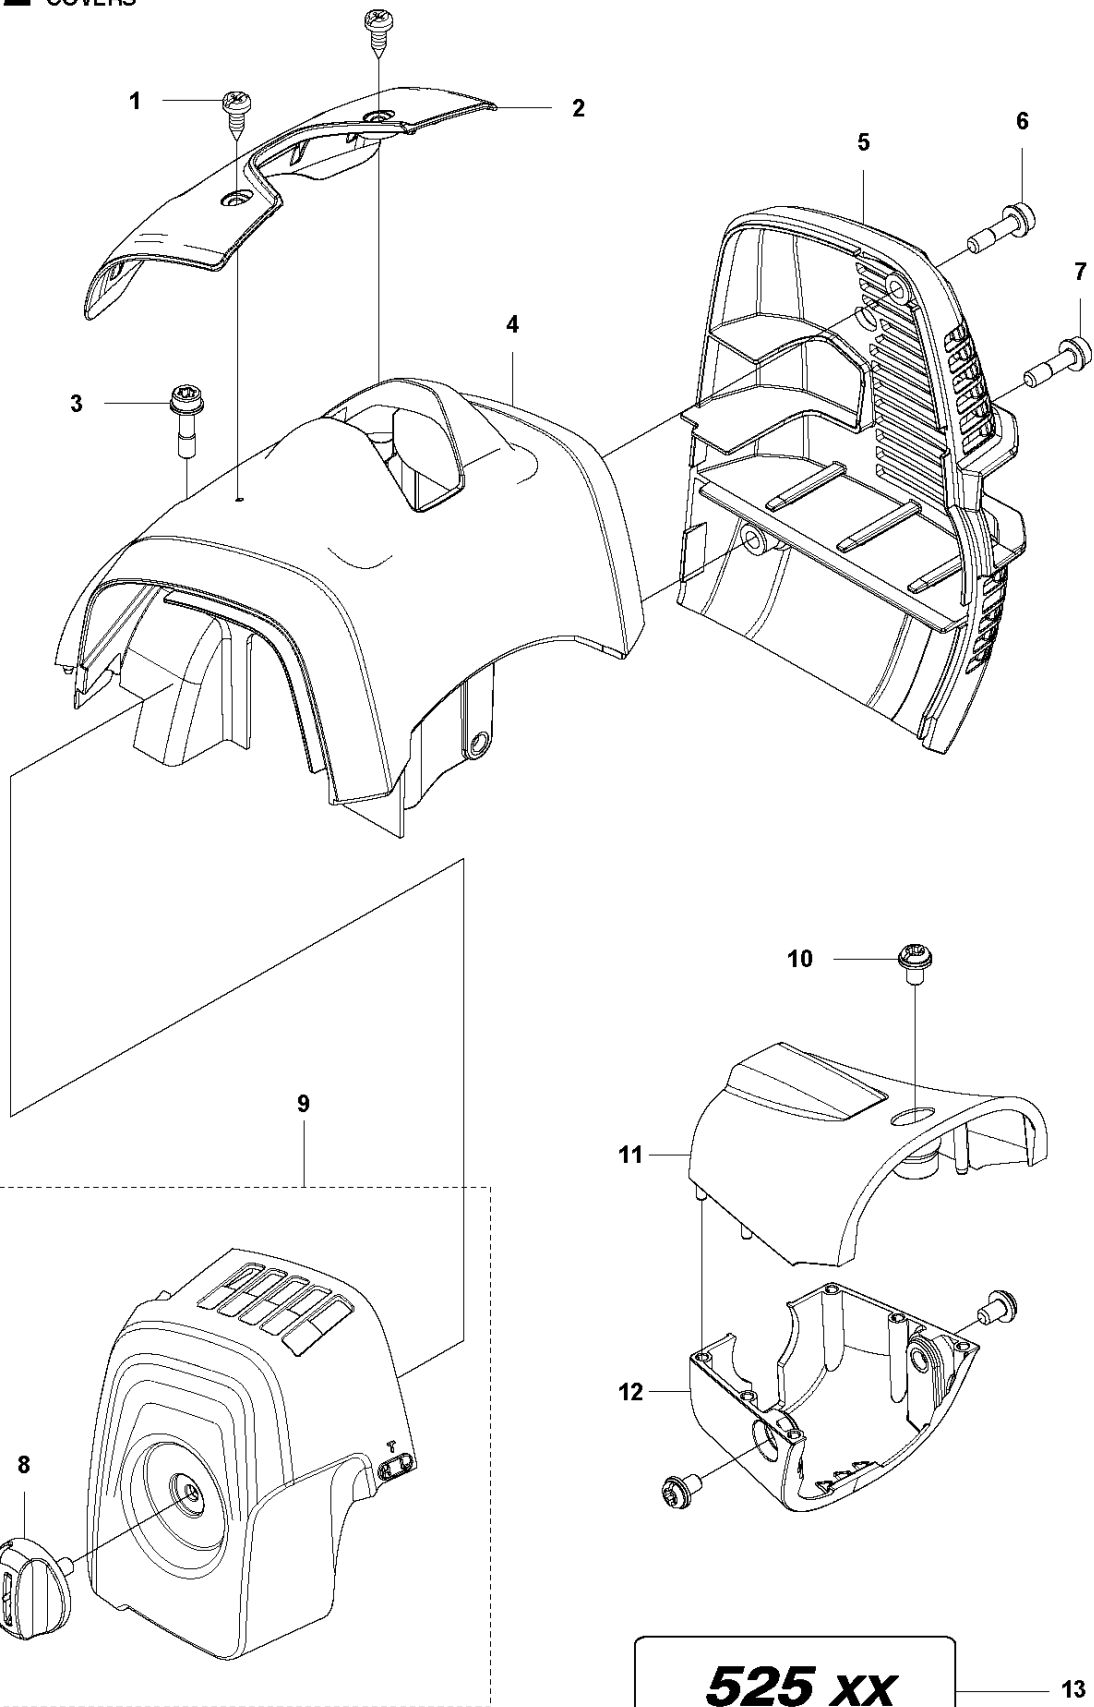

G2 525 LK, RJX, RX, RXT, RK
COVERS

COVER

525 LK

Ref	Part No	Description	Remark	QTY	KIT
1	503 21 35-12	SCREW CCRPANT		2	
2	576 40 45-01	ARM PROTECTION		1	
3	577 81 54-01	BOLT		1	
4	592 62 13-01	CYLINDER COVER	To be used with 576404101 Housing clutch	1	
4	592 62 13-02	CYLINDER COVER	To be used with 588567701 Housing clutch	1	
5	576 40 47-01	MUFFLER GUARD		1	
6	577 81 54-01	BOLT		1	
7	577 81 54-01	BOLT		1	
8	576 99 24-02	KNOB		1	9
9	578 40 88-01	FILTER COVER	US	1	
9	581 04 73-01	FILTER COVER ASSY		1	
10	544 25 68-01	SCREW		3	
11	577 84 82-01	COVER		1	
12	577 84 81-01	COVER		1	
13	579 44 58-13	DECAL	525LK	1