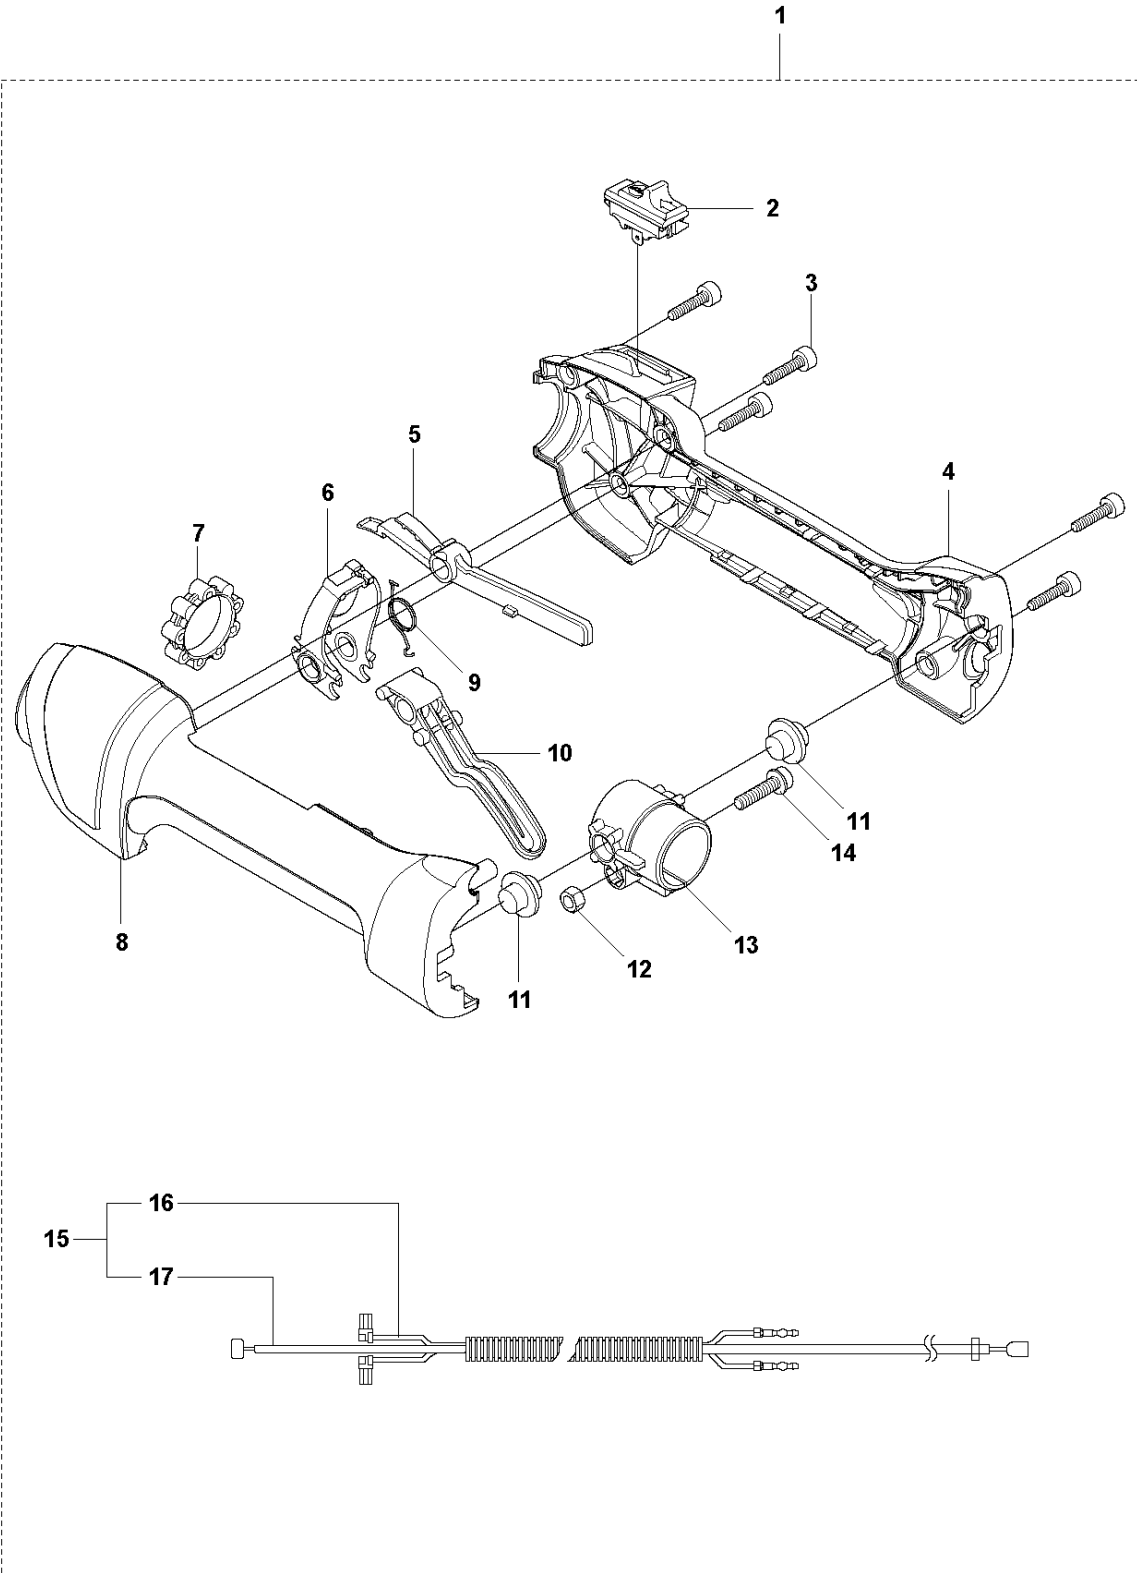

F 524L, 525L, LS, LST, LK, RJX, RJD
THROTTLE CONTROLS

THROTTLE CONTROLS

525 LK

Ref	Part No	Description	Remark	QTY	KIT
1	578 27 95-02	THROTTLE CONTROL	LK, RJD, (LST Australia)	1	
2	537 41 90-01	SWITCH		1	1
3	575 96 05-01	SCREW IHSCT		5	1
4	544 10 02-02	HANDLE HALF	LK, RJD, (LST Australia)	1	1
5	503 87 80-01	THROTTLE LOCKOUT		1	1
6	503 91 81-01	THROTTLE LEVER		1	1
7	503 96 14-01	ABSORBER		1	1
8	544 10 03-02	HANDLE HALF	LK, RJD, (LST Australia)	1	1
9	544 10 08-01	RECOIL SPRING		1	1
10	503 87 79-03	THROTTLE TRIGGER		1	1
11	544 10 17-02	DAMPER	LK, RJD, (LST Australia)	2	1
12	731 23 14-01	HEXAGON NUT		1	1
13	544 11 21-01	RETAINER		1	1
14	506 68 90-01	BOLT		1	1
15	578 27 96-01	WIRING		1	1
16	502 53 16-01	SHORT CIRCUIT CABLE		1	1, 15
17	578 86 78-01	THROTTLE CABLE		1	1, 15