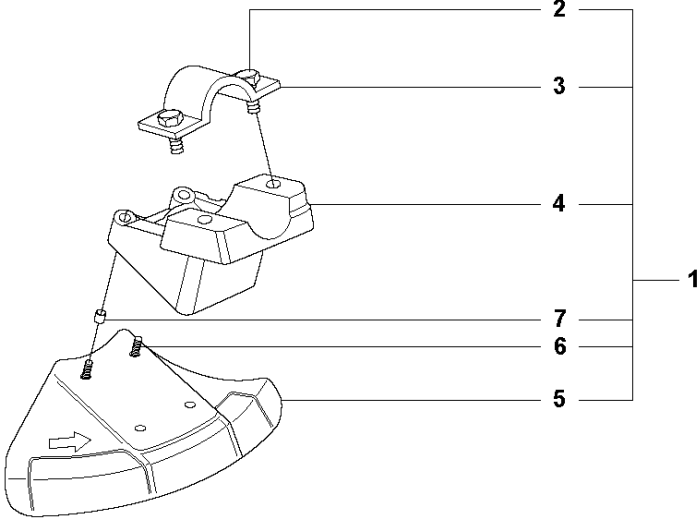

R1 525 RX, RXT, RK
ACCESSORIES