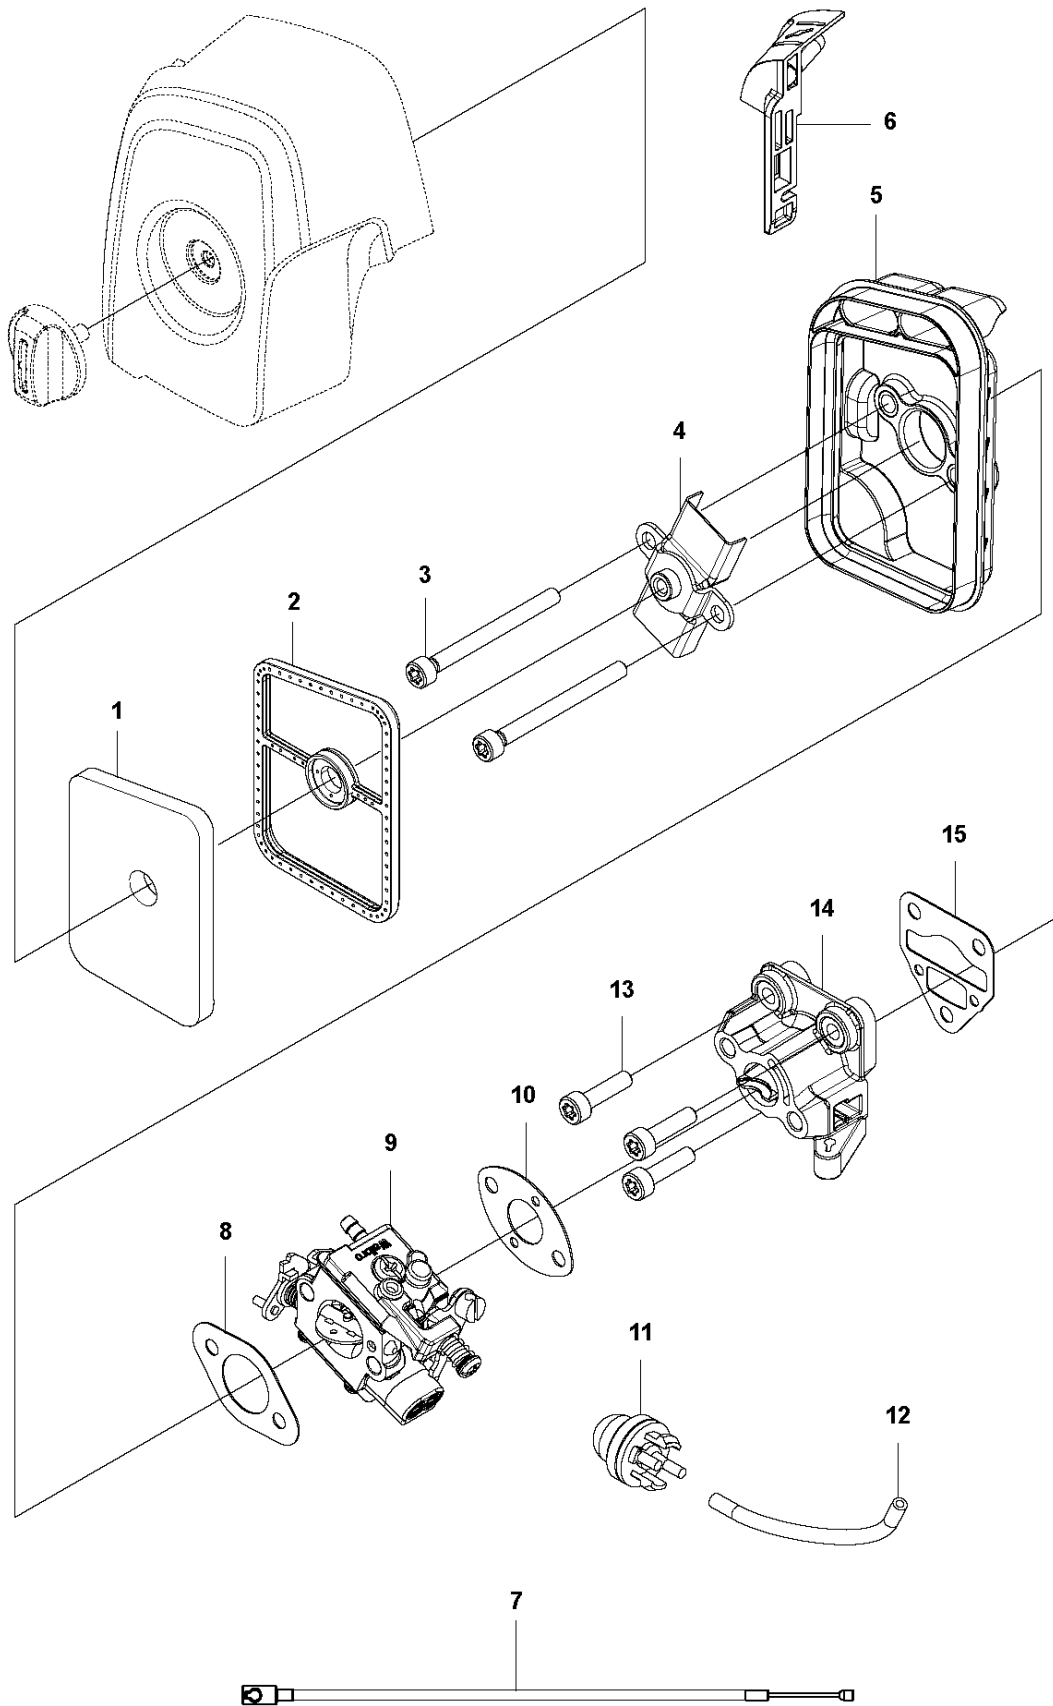

H2 525 LK, RJX, RX, RXT, RK
CARBURETOR & AIRFILTER

CARBURETOR & AIR FILTER

525 LK

Ref	Part No	Description	Remark	QTY KIT
1	581 04 74-01	AIR FILTER		1
1	577 85 15-01	AIR FILTER	US	1
2	581 45 18-01	AIR FILTER		1
2	576 40 16-01	AIR FILTER	US	1
3	580 46 72-01	BOLT		2
4	580 43 79-01	PLATE	US	1
4	585 48 85-01	PLATE		1
5	577 85 13-01	FILTER HOUSING	US	1
5	581 04 70-01	FILTER HOUSING		1
6	577 84 83-01	CHOKE CONTROL		1
7	590 90 00-01	THROTTLE CABLE		1
8	577 88 24-02	GASKET		1
9	584 90 14-01	CARBURETTOR		1
10	576 39 91-02	GASKET		1
11	503 93 66-01	PURGE		1
12	577 05 05-01	PIPE		1
13	504 11 43-01	SCREW		3
14	578 90 83-01	INSULATOR		1
15	576 39 89-01	GASKET		1