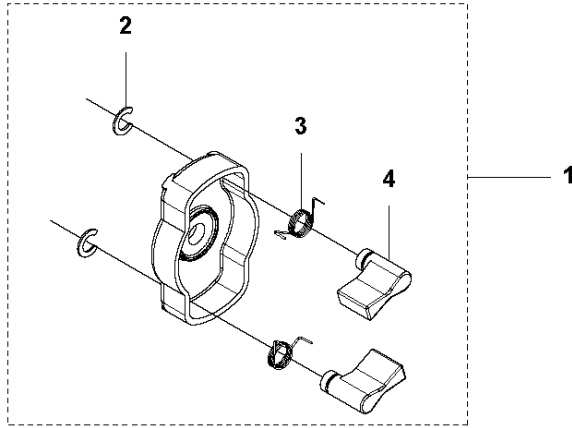

J2 525 LK, RJX, RXT, RX, RK
STARTER

STARTER

525 LK

Ref	Part No	Description	Remark	QTY	KIT
1	581 14 65-01	STARTER PULLEY		1	
2	521 60 04-01	E-RING		2	1
3	521 60 03-01	SPRING		2	1
4	521 60 02-01	RATCHET		2	1
5	577 84 92-01	STARTER ASSY		1	
5	578 99 25-01	STARTER	US	1	
6	521 60 00-01	SCREW		1	5
7	576 40 12-01	PULLEY	Not needed for US model	1	5
8	577 13 41-01	SPRING	Not needed for US model	1	5
9	577 84 87-01	ROPE		1	5
9	579 06 46-01	ROPE	US	1	
10	577 84 88-01	REEL		1	5
10	579 06 48-01	STARTER PULLEY	US	1	
11	504 11 50-01	SPRING.SPIRAL		1	5
12	575 48 95-01	STARTER HANDLE		1	5
13	577 81 54-01	BOLT		3	
14	579 36 96-01	DECAL		1