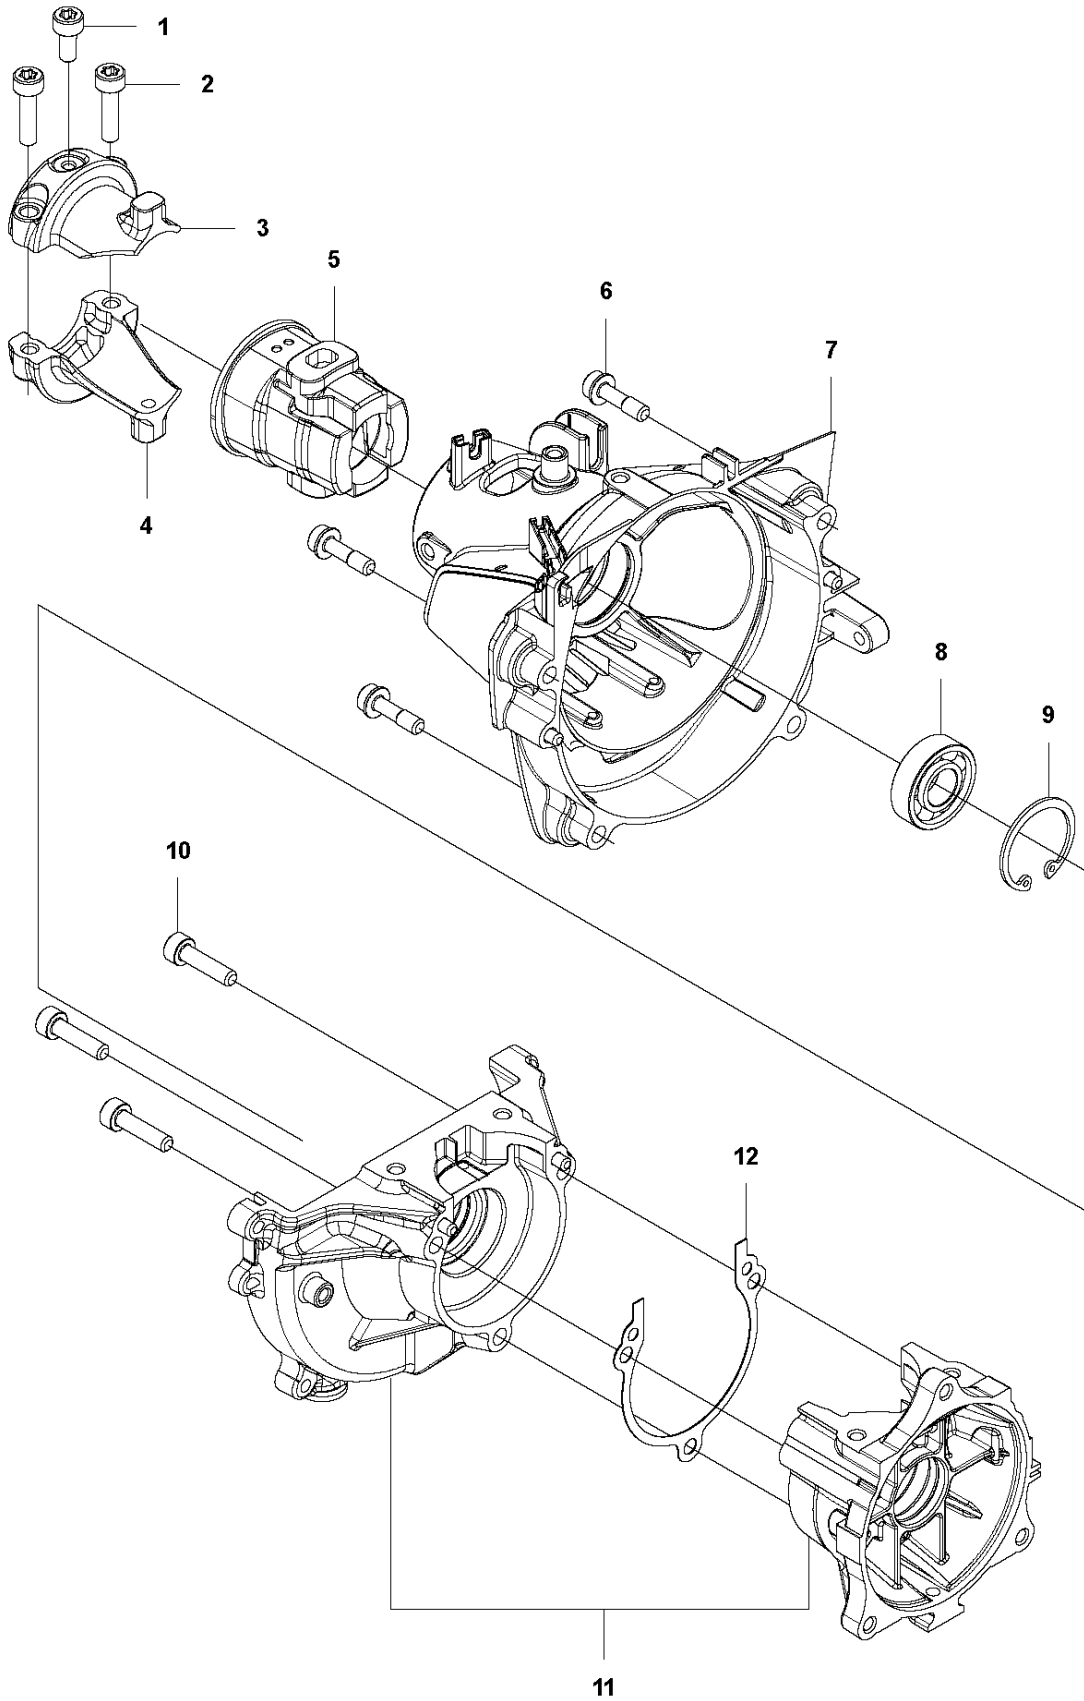

Q 524, 525
CARBURETOR

CARBURETOR

525 LK

Ref	Part No	Description	Remark	QTY KIT
1	520 97 63-01	SCREW		1
2	577 81 57-01	SCREW		1
3	513 59 32-01	SPRING		1
4	579 19 06-01	COVER		1
5	520 95 48-01	GASKET		1
6	502 21 36-01	DIAPHRAGM PUMP		1
7	513 40 08-01	SWIVEL		1
8	516 52 42-01	WASHER		1
9	506 73 86-01	RING		1
10	579 19 07-01	SHAFT		1
11	577 81 55-01	SPRING		1
12	520 75 98-01	SCREW		1
13	520 97 86-01	VALVE		1
14	520 95 70-01	SCREEN		1
15	505 05 79-01	SPRING		1
16	521 57 83-01	PISTON		1
17	520 75 98-01	SCREW		1
18	579 19 08-01	LEVER		1
19	505 05 65-01	RING		1
20	579 19 10-01	SHAFT		1
21	516 52 42-01	WASHER		1
22	584 90 13-01	LEVER		1
23	579 19 11-01	SPRING		1
24	520 75 98-01	SCREW		1
25	581 15 49-01	VALVE		1
26	578 89 54-01	SPRING		1
27	520 97 74-01	PIN		1
28	577 80 72-01	LEVER		1
29	521 08 54-01	VALVE.INLET		1
30	577 80 71-01	SCREW		1
31	516 97 21-01	GASKET		1
32	577 80 70-01	DIAPHRAGM		1
33	514 18 92-01	COVER		1
34	520 97 88-01	SCREW ASSY		4
35	514 24 26-01	BALL		1
36	514 24 33-01	SPRING.CHOKE		1
37	580 68 48-01	GASKET KIT	Coomopes by item 5, 6, 31 and 32	1

N 524, 525
CRANK CASE

CRANKCASE

525 LK

Ref	Part No	Description	Remark	QTY KIT
1	529 26 81-01	BOLT		1
2	577 94 20-01	BOLT		2
3	576 42 07-02	BRACKET		1
4	576 42 08-02	BRACKET		1
5	576 42 05-01	CUSHION		1
6	577 81 54-01	BOLT		4
7	588 56 77-01	HOUSING		1
8	525 95 32-01	BEARING		1
9	506 60 99-01	RING		1
10	504 11 43-01	SCREW		3
11	581 30 86-01	CRANKCASE		1
12	576 39 95-02	GASKET		1

P 524, 525
CRANK SHAFT

CRANKSHAFT

525 LK

Ref	Part No	Description	Remark	QTY KIT
1	576 40 46-01	MUFFLER		1
2	544 25 68-01	SCREW		1
3	506 68 94-01	KEY		1
4	504 12 15-01	SEALING		2
5	506 61 03-01	BEARING		2
6	579 22 32-01	CRANKSHAFT		1
7	576 40 27-01	BEARING		1