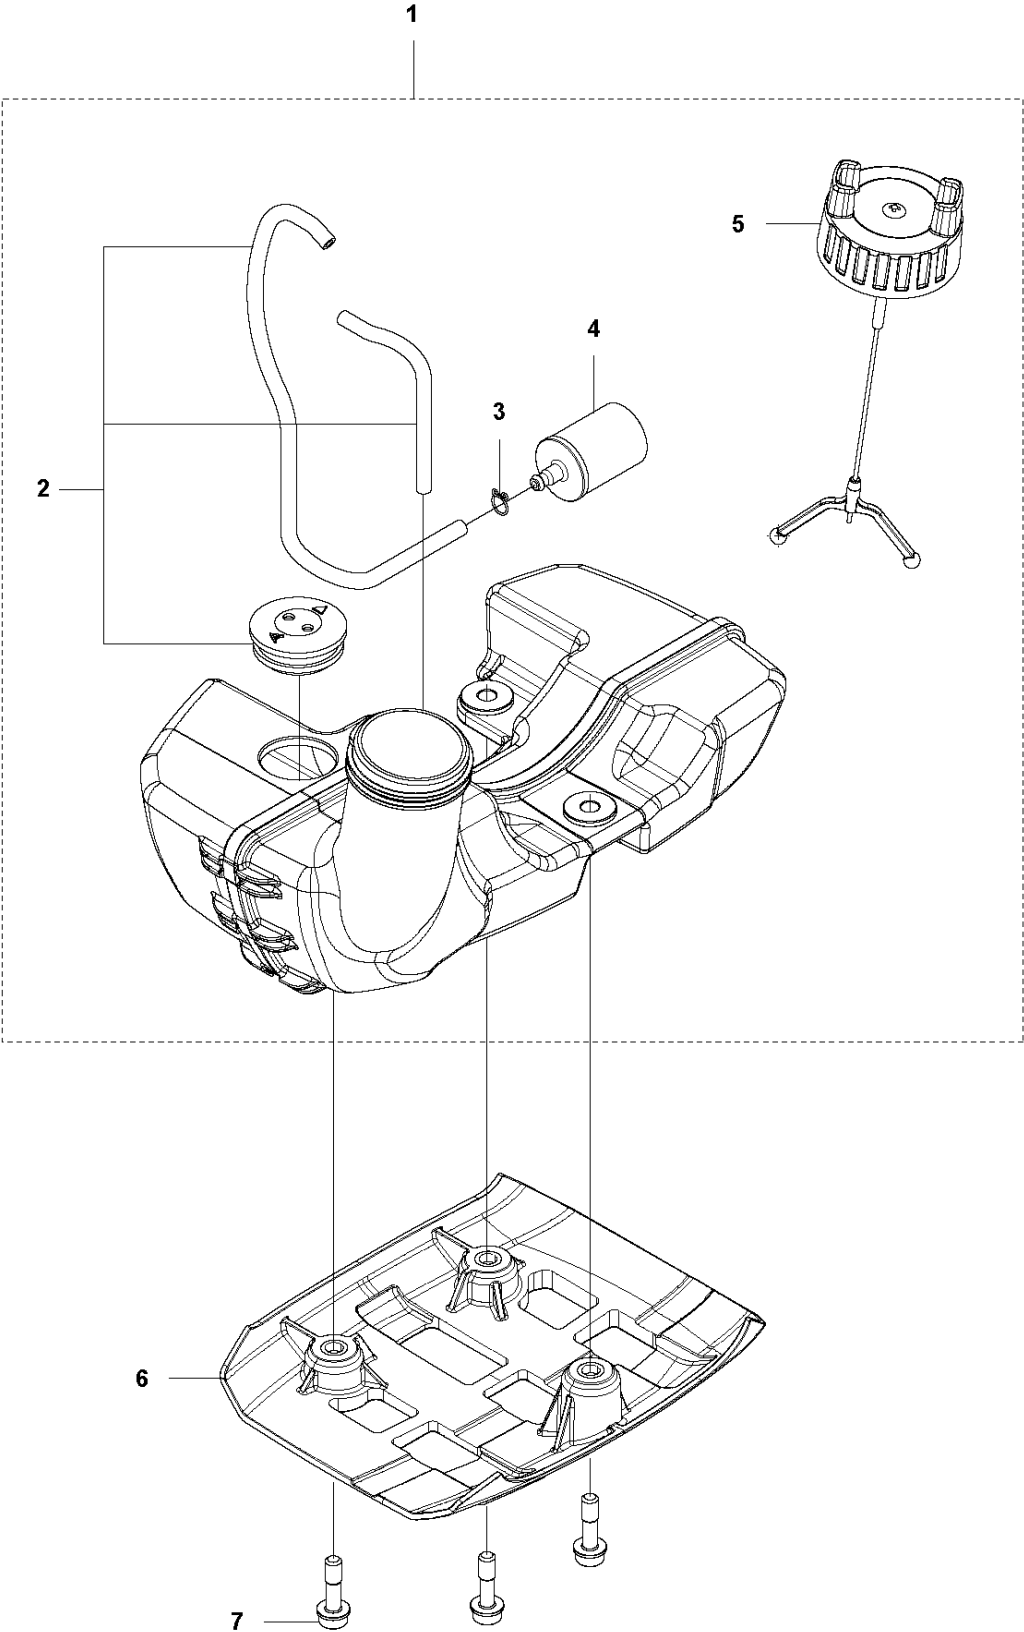

K2 524L, 525LK, RJX, RX, RXT, RK

FUEL TANK

FUEL TANK

525 LK

Ref	Part No	Description	Remark	QTY	KIT
1	576 40 51-02	FUEL TANK		1	
1	576 40 51-01	FUEL TANK	US	1	
2	577 50 99-03	PIPE		1	1
3	506 70 70-01	CLIP		1	1
2	579 21 03-02	HOSE ASSY	US	1	
4	503 44 32-01	FUEL FILTER		1	1
5	579 64 57-03	TANK CAP		1	1
6	576 40 49-01	SKID PLATE		1	
7	577 81 54-01	BOLT		1