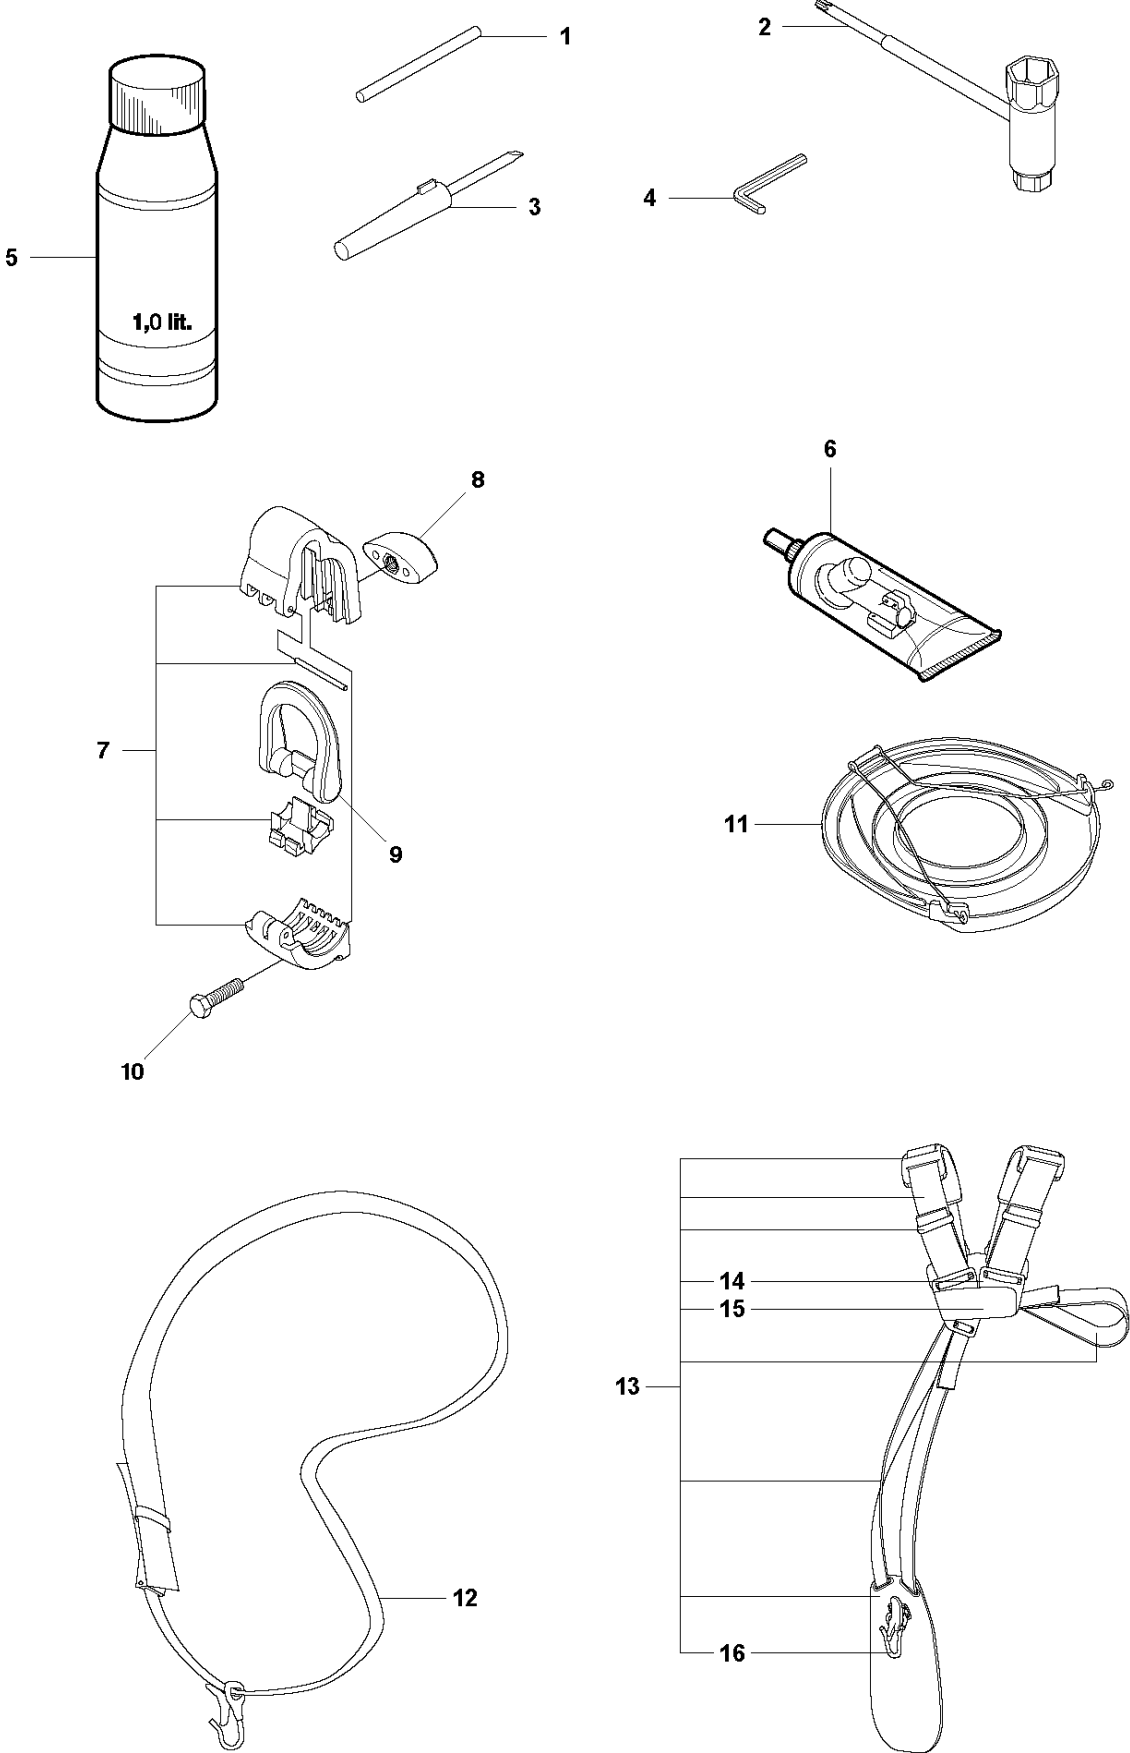

SPARE PARTS LIST

BRUSHCUTTERS/CLEARING SAWS

525 LK

R2 524L, 525L, LS, LST, LK, RJX, RJD, RS, RX, RXT, RK
ACCESSORIES

ACCESSORIES

525 LK

Ref	Part No	Description	Remark	QTY	KIT
1	502 28 59-01	STOP		1	
2	575 73 82-02	COMBINATION WRENCH		1	
3	501 60 02-03	SCREWDRIVER		1	
4	502 21 58-01	WRENCH		1	
5	531 00 92-48	FILTER OIL		1	
6	503 97 64-01	GREASE		1	
7	537 35 36-01	LOOP		1	
8	537 13 04-02	KNOB		1	7
9	537 35 01-01	LOOP		1	7
10	725 23 31-51	SCREW		1	7
11	537 31 29-01	TRANSPORT GUARD	200 - 275mm	1	
12	537 21 62-01	HARNESS		1	
12	537 21 62-02	HARNESS	USA	1	
13	537 21 63-01	HARNESS		1	
13	537 21 63-02	HARNESS	USA	1	
14	503 73 40-01	FRONT PIECE		1	13
15	503 73 41-02	FRONT PIECE		1	13
16	502 02 28-02	WELT HOOK		1	13

Q 524, 525
CARBURETOR

CARBURETOR

525 LK

Ref	Part No	Description	Remark	QTY KIT
1	520 97 63-01	SCREW		1
2	577 81 57-01	SCREW		1
3	513 59 32-01	SPRING		1
4	579 19 06-01	COVER		1
5	520 95 48-01	GASKET		1
6	502 21 36-01	DIAPHRAGM PUMP		1
7	513 40 08-01	SWIVEL		1
8	516 52 42-01	WASHER		1
9	506 73 86-01	RING		1
10	579 19 07-01	SHAFT		1
11	577 81 55-01	SPRING		1
12	520 75 98-01	SCREW		1
13	520 97 86-01	VALVE		1
14	520 95 70-01	SCREEN		1
15	505 05 79-01	SPRING		1
16	521 57 83-01	PISTON		1
17	520 75 98-01	SCREW		1
18	579 19 08-01	LEVER		1
19	505 05 65-01	RING		1
20	579 19 10-01	SHAFT		1
21	516 52 42-01	WASHER		1
22	584 90 13-01	LEVER		1
23	579 19 11-01	SPRING		1
24	520 75 98-01	SCREW		1
25	581 15 49-01	VALVE		1
26	578 89 54-01	SPRING		1
27	520 97 74-01	PIN		1
28	577 80 72-01	LEVER		1
29	521 08 54-01	VALVE.INLET		1
30	577 80 71-01	SCREW		1
31	516 97 21-01	GASKET		1
32	577 80 70-01	DIAPHRAGM		1
33	514 18 92-01	COVER		1
34	520 97 88-01	SCREW ASSY		4
35	514 24 26-01	BALL		1
36	514 24 33-01	SPRING.CHOKE		1
37	580 68 48-01	GASKET KIT	Coomopes by item 5, 6, 31 and 32	1