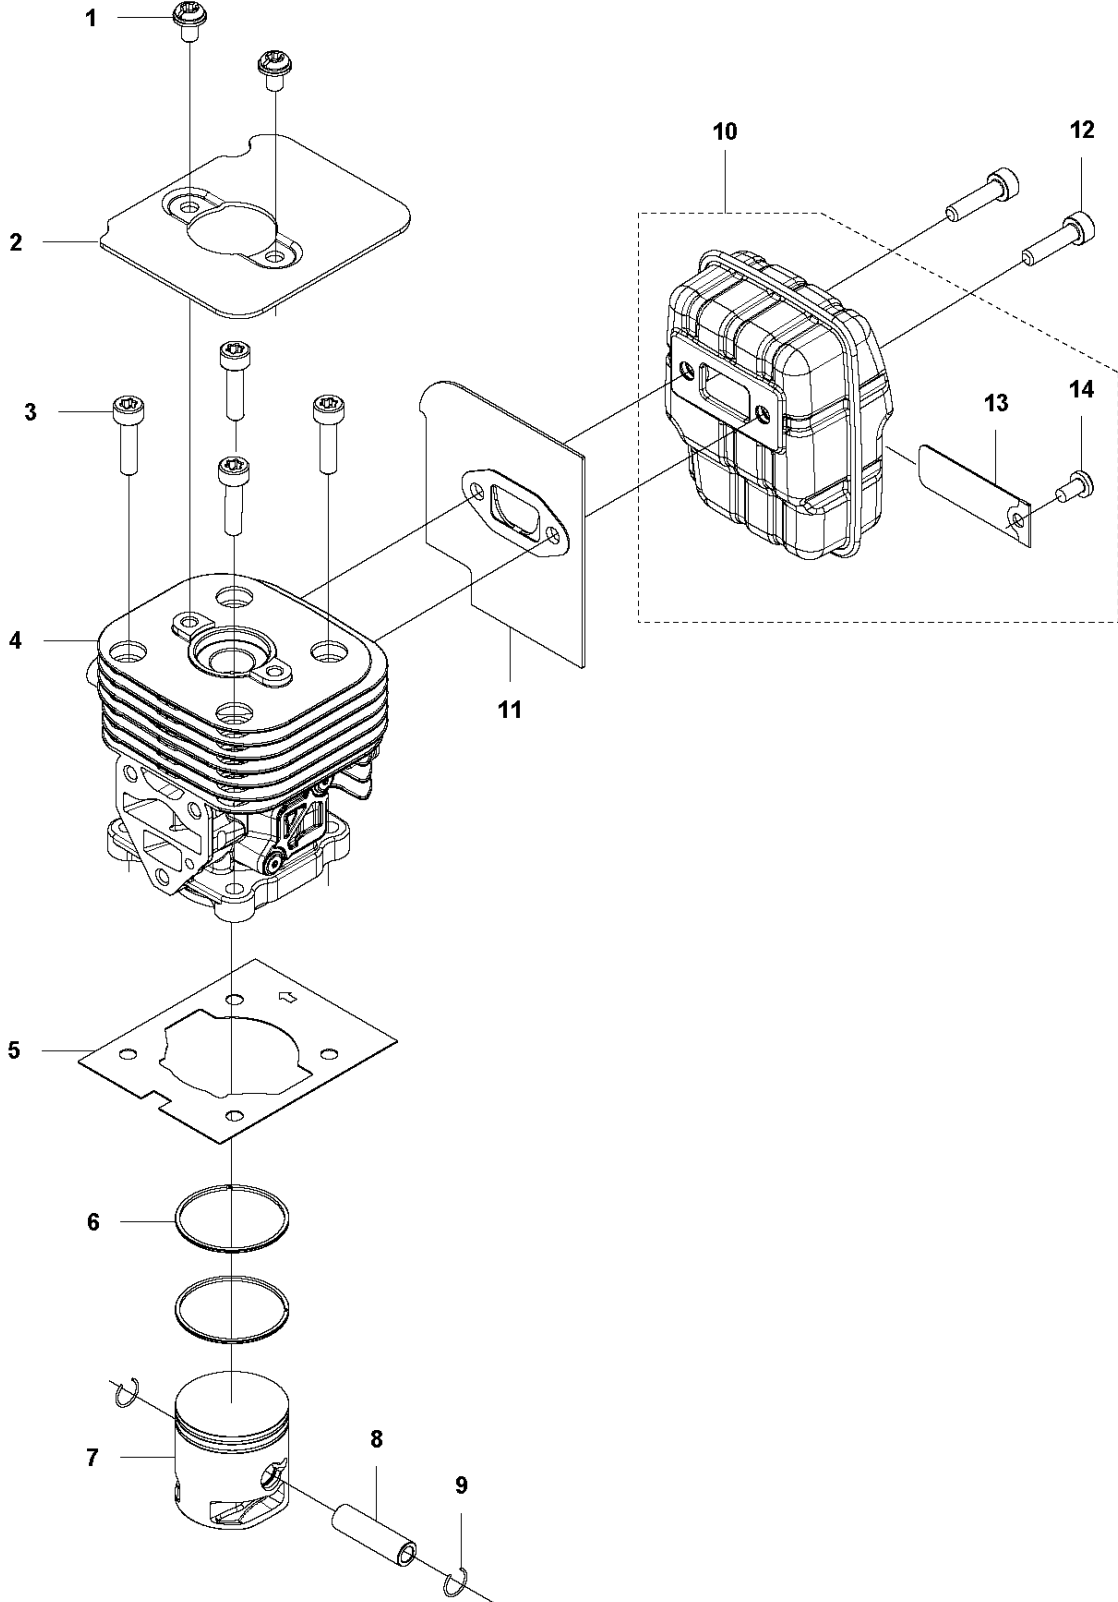

P 524, 525
CRANK SHAFT

CRANKSHAFT

525 LK

Ref	Part No	Description	Remark	QTY KIT
1	576 40 46-01	MUFFLER		1
2	544 25 68-01	SCREW		1
3	506 68 94-01	KEY		1
4	504 12 15-01	SEALING		2
5	506 61 03-01	BEARING		2
6	579 22 32-01	CRANKSHAFT		1
7	576 40 27-01	BEARING		1

M 524, 525
CYLINDER PISTON & MUFFLER

CYLINDER, PISTON & MUFFLER

525 LK

Ref	Part No	Description	Remark	QTY	KIT
1	544 25 68-01	SCREW		2	
2	578 78 53-01	PLATE		1	
3	504 11 43-01	SCREW		4	
4	577 97 90-01	CYLINDER		1	
5	576 39 87-02	GASKET		1	
6	506 61 81-01	RING		2	
7	577 91 74-01	PISTON		1	
8	505 04 07-01	PIN		1	
9	505 04 52-01	RING		2	
10	585 24 86-01	MUFFLER		1	
10	585 03 29-01	MUFFLER ASSY	Australia / New Zealand	1	
11	578 40 81-01	GASKET		1	
10	580 52 36-01	MUFFLER ASSY	US	1	
12	504 11 43-01	SCREW		2	
13	580 51 44-01	SPARK ARRESTER		1	10
14	729 57 74-05	SCREW CRPANT		1	10