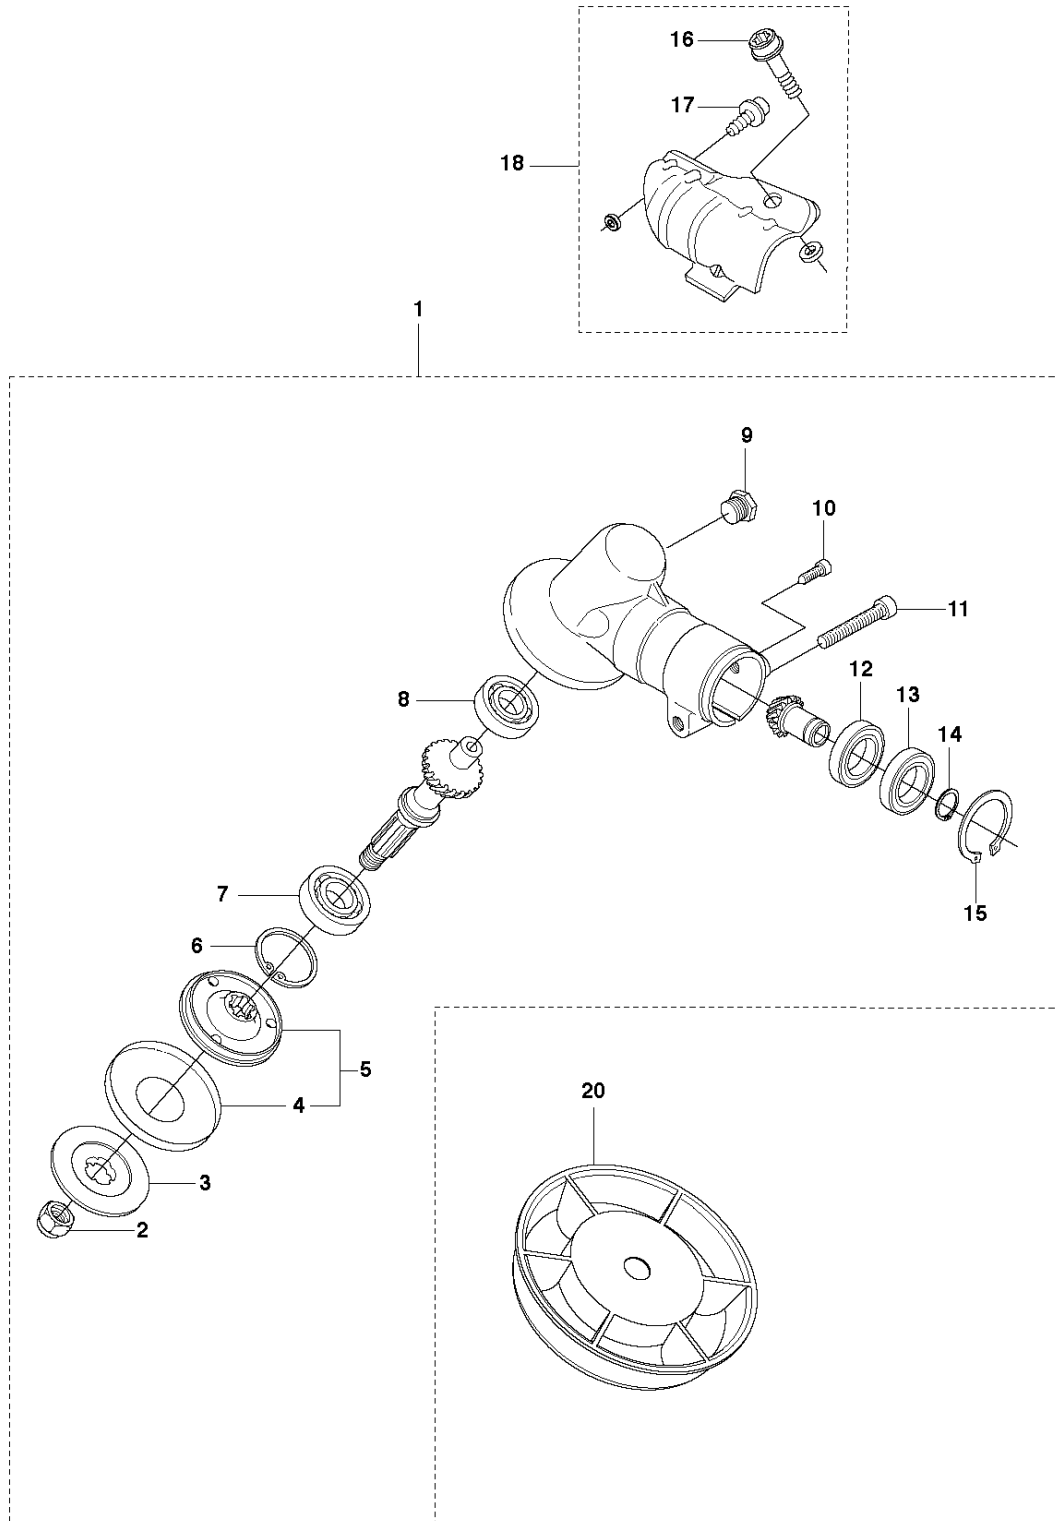

A1 524L, 525L, LS, LK, RJX, RJD, RS, RX, RXT, RK
BEVEL GEAR

BEVEL GEAR

525 LK

Ref	Part No	Description	Remark	QTY	KIT
1	537 19 92-02	BEVEL GEAR ASSY		1	
2	503 85 63-01	NUT		1	1
3	537 28 56-01	SUPPORT FLANGE		1	1
4	537 29 26-01	CUP		1	1
5	537 23 49-01	DRIVER ASSY		1	1
6	735 31 28-10	CIRCLIP		1	1
7	503 25 24-01	BALL BEARING		1	1
8	738 21 98-00	BALL BEARING		1	1
9	503 20 15-01	SCREW IHHM		1	1
10	503 20 14-12	SCREW IHSCFMO		1	1
11	503 20 07-25	SCREW IHSCFM		1	1
12	738 21 99-00	BALL BEARING		1	1
13	738 21 99-02	BALL BEARING		1	1
14	735 31 11-00	CIRCLIP		1	1
15	735 31 25-10	CIRCLIP		1	1
16	544 21 84-20	SCREW ITXSCM		1	18
17	501 98 10-01	SCREW ITXSCM		1	18
18	574 30 69-03	CLAMP		1	
20	503 89 01-01	SUPPORT CUP		1