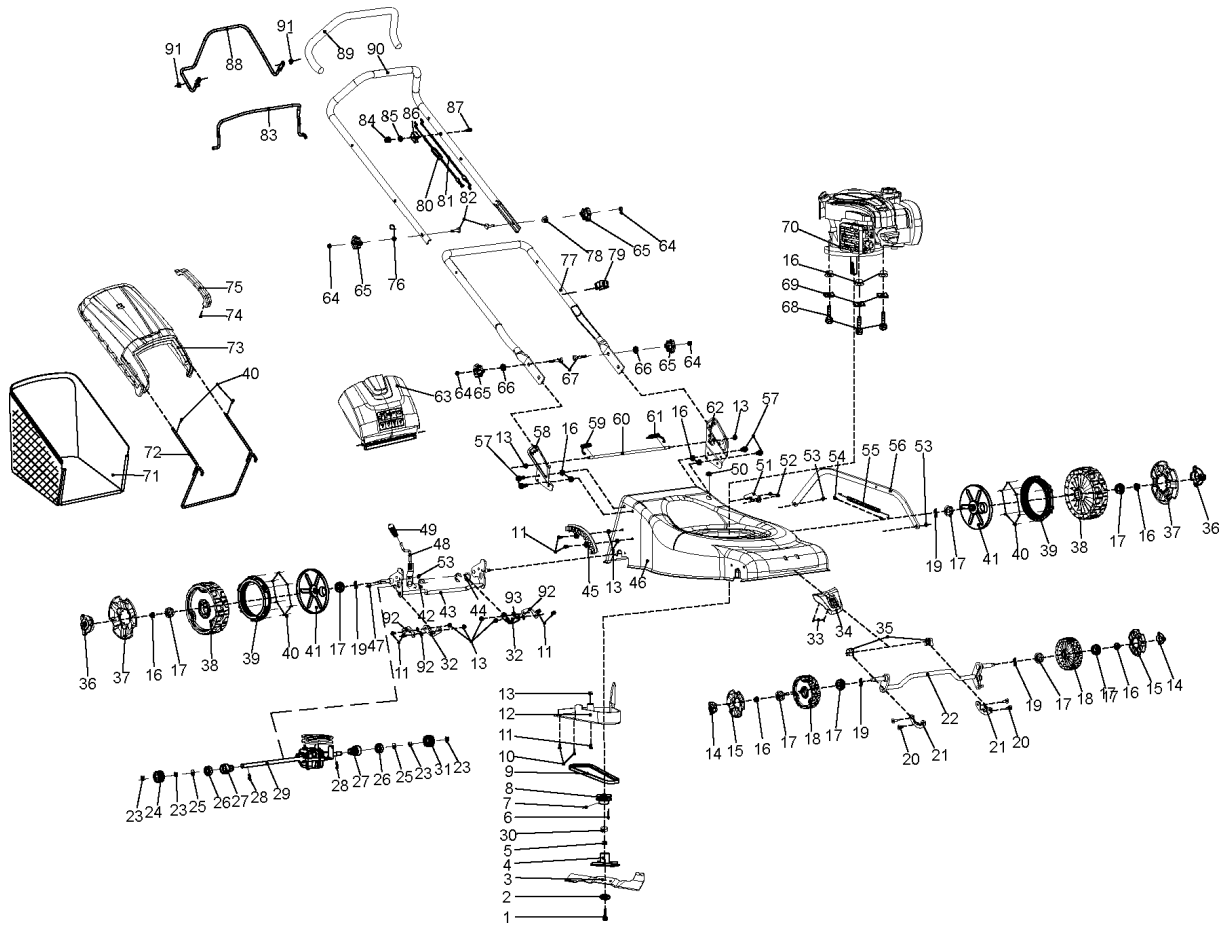

# SPARE PARTS LIST

LAWN MOWERS: CONSUMER  
WALK-BEHINDS

LC140 S, 967320101, 2014-01

## PRODUCT COMPLETE

LC140 S, 967320101, 2014-01

Ref	Part No	Description	Remark	QTY KIT
1	587 91 38-01	LOCKING BOLT		1
2	587 91 07-01	WASHER		1
3	587 38 63-10	MOWER BLADE		1
4	587 91 12-01	BLADE SUPPORT		1
5	587 91 54-01	BUSH		1
6	587 91 53-01	FLAT PIN		1
7	587 91 28-01	SCREW		1
8	587 91 20-01	PULLEY		1
9	587 90 96-01	BELT		1
10	587 91 22-01	SCREW		2
11	587 91 26-01	SCREW		7
12	587 90 98-01	COVER		1
13	587 91 34-01	LOCK NUT		9
14	587 58 50-01	WHEEL COVER		2
15	587 58 52-01	WHEEL COVER		2
16	587 91 35-01	LOCKING BOLT		11
17	587 91 29-01	BEARING		8
18	587 58 54-01	WHEEL		2
19	587 91 46-01	WASHER		4
20	587 91 25-01	SCREW		4
21	587 91 10-01	FIXING PLATE		2
22	587 91 15-01	AXLE		1
23	587 91 47-01	WASHER		4
24	587 91 57-01	GEAR ASSY		1
25	587 91 45-01	WASHER		2
26	587 91 30-01	BEARING		2
27	587 91 55-01	BEARING HOUSING		2
28	587 91 52-01	PIN		2
29	587 90 87-01	GEARBOX ASSY		1
30	587 91 02-01	BUSHING		1
31	587 91 56-01	GEAR ASSY		1
32	587 91 09-01	FIXING PLATE		2
33	587 91 24-01	SCREW		2
34	587 58 49-01	FRONT COVER		1
35	587 90 97-01	LOCKING RING		2
36	587 58 51-01	WHEEL COVER		2
37	587 58 53-01	WHEEL COVER		2
38	587 58 55-01	WHEEL		2
39	587 91 01-01	GEAR WHEEL		2
40	587 91 21-01	SCREW		14
41	587 58 62-01	COVER		2
42	587 91 48-01	WASHER		2
43	587 91 16-01	AXLE		1
44	587 91 08-01	WASHER		1
45	587 90 99-01	SEGMENT		1
46	587 90 88-01	PLATE		1
47	587 91 27-01	WASHER		1
48	587 91 19-01	HANDLE ASSY		1
49	587 58 57-01	KNOB		1
50	587 91 00-01	COVER		1
51	587 91 13-01	GUIDE PLATE		1
52	587 91 41-01	BOLT		2
53	587 91 31-01	LOCKING BOLT		3
54	587 91 58-01	TUBING		2
55	587 91 49-01	SPRING		1
56	587 91 17-01	CONNECTING ROD		1
57	587 91 39-01	BOLT		4
58	587 90 89-01	BRACKET		1
59	587 91 51-01	SPRING		1
60	587 91 14-01	ROD		1
61	587 91 50-01	BRACKET		1
62	587 90 90-01	BRACKET		1
63	587 58 59-01	FLAP		1
64	587 91 33-01	HEXAGON NUT		4